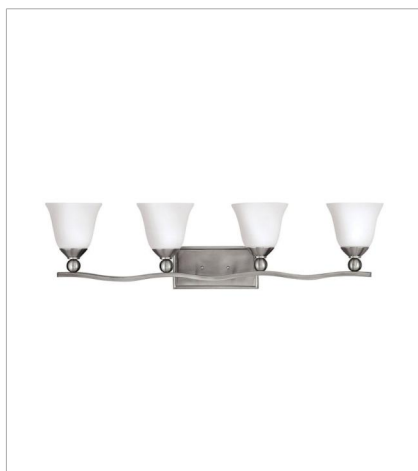

# BOLLA

The graceful lines of Bolla create a soft elegance, while heavy cast ball transition details add to its innovative style. The strong proportions of the design contrast with the subtle bell shaped glass, combining both traditional and modern details.

**FINISH:** Brushed Nickel  
**GLASS:** Etched Opal

**4660BN**  
SMALL FLUSH MOUNT  
16.8" W, 8" H  
Socket  
2-75w Med.,

**5892BN**  
TWO LIGHT VANITY  
16" W, 8.8" H  
LED Lamp, Socket

**5893BN**  
THREE LIGHT VANITY  
26" W, 8.8" H  
LED Lamp, Socket

**5894BN**  
FOUR LIGHT VANITY  
35.8" W, 8.8" H  
LED Lamp, Socket

**5895BN**  
FIVE LIGHT VANITY  
45.8" W, 8.8" H  
LED Lamp, Socket

**4652BN**  
LARGE PENDANT  
23.3" W, 26.3" H  
Socket  
3-100w Med.,