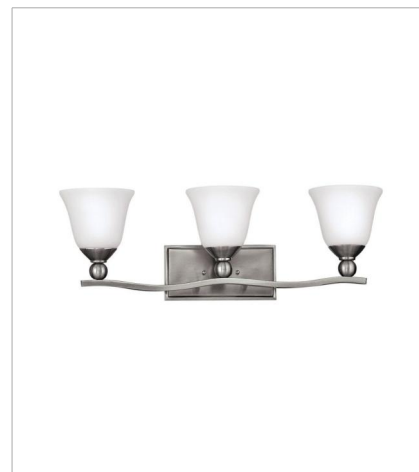

# BOLLA

The graceful lines of Bolla create a soft elegance, while heavy cast ball transition details add to its innovative style. The strong proportions of the design contrast with the subtle bell shaped glass, combining both traditional and modern details.

**FINISH:** Brushed Nickel  
**GLASS:** Etched Opal

**4660BN**  
SMALL FLUSH MOUNT  
16.8" W, 8" H  
Socket  
2-75w Med.,

**5892BN**  
TWO LIGHT VANITY  
16" W, 8.8" H  
LED Lamp, Socket

**5893BN**  
THREE LIGHT VANITY  
26" W, 8.8" H  
LED Lamp, Socket

**5894BN**  
FOUR LIGHT VANITY  
35.8" W, 8.8" H  
LED Lamp, Socket

**5895BN**  
FIVE LIGHT VANITY  
45.8" W, 8.8" H  
LED Lamp, Socket

**4652BN**  
LARGE PENDANT  
23.3" W, 26.3" H  
Socket  
3-100w Med.,

**FINISH:** Brushed Nickel  
**GLASS:** Etched Opal

**4651BN**  
SMALL SEMI-FLUSH MOUNT  
19.3" W, 14.3" H  
Socket  
2-100w Med.,

**4669BN**  
LARGE SEMI-FLUSH MOUNT  
23.3" W, 16" H  
Socket  
3-100w Med.,