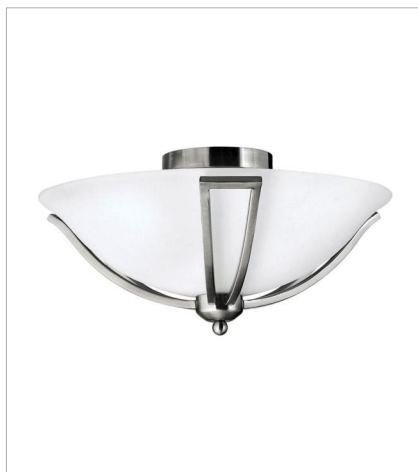

# BOLLA

The graceful lines of Bolla create a soft elegance, while heavy cast ball transition details add to its innovative style. The strong proportions of the design contrast with the subtle bell shaped glass, combining both traditional and modern details.

**FINISH:** Brushed Nickel  
**GLASS:** Etched Opal

**4660BN**  
SMALL FLUSH MOUNT  
16.8" W, 8" H  
Socket  
2-75w Med.,

**5892BN**  
TWO LIGHT VANITY  
16" W, 8.8" H  
LED Lamp, Socket

**5893BN**  
THREE LIGHT VANITY  
26" W, 8.8" H  
LED Lamp, Socket

**5894BN**  
FOUR LIGHT VANITY  
35.8" W, 8.8" H  
LED Lamp, Socket

**5895BN**  
FIVE LIGHT VANITY  
45.8" W, 8.8" H  
LED Lamp, Socket

**4652BN**  
LARGE PENDANT  
23.3" W, 26.3" H  
Socket  
3-100w Med.,