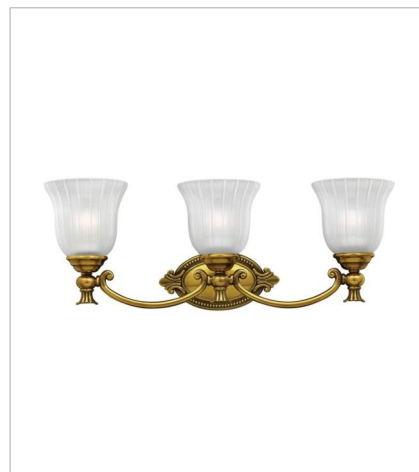

FRANCOISE

Francoise offers a European elegance with decorative cast detailing in Polished Antique Nickel or Burnished Brass finish options. The frosted ribbed glass adds to its classical appeal.

FINISH: Burnished Brass
GLASS: Frosted Ribbed

5580BB
SINGLE LIGHT VANITY
6" W, 10.8" H
LED Lamp
1-14w Med. LED, 100w Equiv.

5582BB
TWO LIGHT VANITY
15" W, 9.5" H
LED Lamp
2-14w Med. LED, 100w Equiv.

5583BB
THREE LIGHT VANITY
25.3" W, 9.5" H
LED Lamp
3-14w Med. LED, 100w Equiv.

5584BB
FOUR LIGHT VANITY
31" W, 9.5" H
LED Lamp
4-14w Med. LED, 100w Equiv.