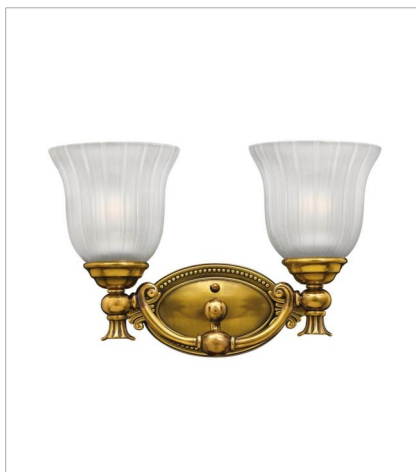

FRANCOISE

Francoise offers a European elegance with decorative cast detailing in Polished Antique Nickel or Burnished Brass finish options. The frosted ribbed glass adds to its classical appeal.

FINISH: Burnished Brass
GLASS: Frosted Ribbed

5580BB
SINGLE LIGHT VANITY
6" W, 10.8" H
LED Lamp
1-14w Med. LED, 100w Equiv.

5582BB
TWO LIGHT VANITY
15" W, 9.5" H
LED Lamp
2-14w Med. LED, 100w Equiv.

5583BB
THREE LIGHT VANITY
25.3" W, 9.5" H
LED Lamp
3-14w Med. LED, 100w Equiv.

5584BB
FOUR LIGHT VANITY
31" W, 9.5" H
LED Lamp
4-14w Med. LED, 100w Equiv.