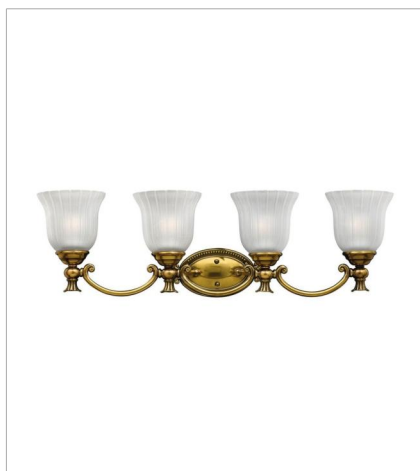

FRANCOISE

Francoise offers a European elegance with decorative cast detailing in Polished Antique Nickel or Burnished Brass finish options. The frosted ribbed glass adds to its classical appeal.

FINISH: Burnished Brass
GLASS: Frosted Ribbed

5580BB
SINGLE LIGHT VANITY
6" W, 10.8" H
LED Lamp
1-14w Med. LED, 100w Equiv.

5582BB
TWO LIGHT VANITY
15" W, 9.5" H
LED Lamp
2-14w Med. LED, 100w Equiv.

5583BB
THREE LIGHT VANITY
25.3" W, 9.5" H
LED Lamp
3-14w Med. LED, 100w Equiv.

5584BB
FOUR LIGHT VANITY
31" W, 9.5" H
LED Lamp
4-14w Med. LED, 100w Equiv.