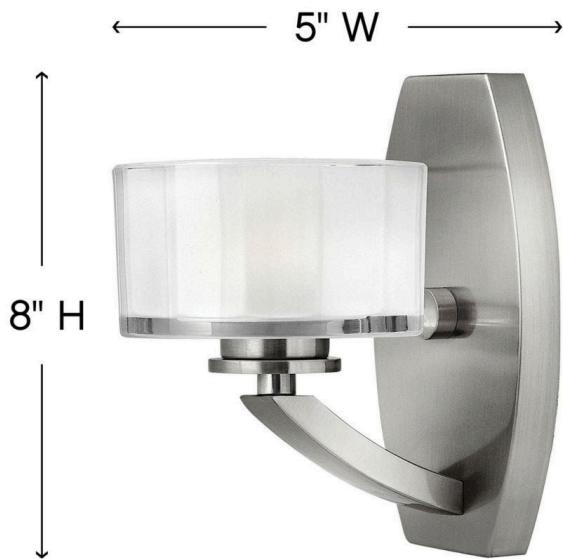

MERIDIAN

5590BN

SINGLE LIGHT VANITY

Meridian features minimal transitional styling with clean lines and low-profile faceted ½" thick glass. Overscaled barrel knob detailing completes this simplistic design.

DETAILS	
FINISH:	Brushed Nickel
MATERIAL:	Metal
GLASS:	Thick Faceted Clear Inside Etched

DIMENSIONS	
WIDTH:	5"
HEIGHT:	8"
WEIGHT:	3lb
BACK PLATE:	4.5"W X 8"H
EXTENSION:	6.5"
TOP TO OUTLET:	4"

LIGHT SOURCE	
LIGHT SOURCE:	Socket
VOLTAGE:	120v

SHIPPING	
CARTON LENGTH:	8
CARTON WIDTH:	7.5
CARTON HEIGHT:	10.5
CARTON WEIGHT:	4

PRODUCT DETAILS:

- Suitable for use in damp locations as defined by NEC and CEC. Meets United States UL Underwriters Laboratories & CSA Canadian Standards Association Product Safety Standards
- Merging the best of traditional and modern elements, with a sophisticated and streamlined look
- Classic matte brushed nickel finish