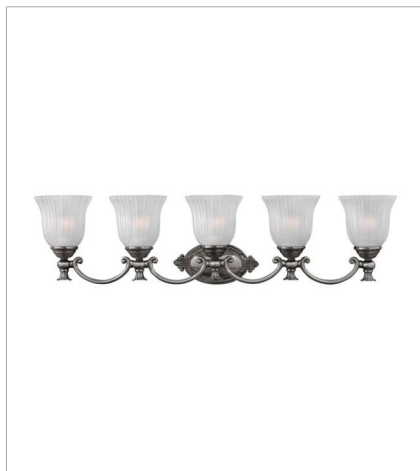

FRANCOISE

Francoise offers a European elegance with decorative cast detailing in Polished Antique Nickel or Burnished Brass finish options. The frosted ribbed glass adds to its classical appeal.

FINISH: Polished Antique Nickel
GLASS: Frosted Ribbed

5580PL
SINGLE LIGHT VANITY
6" W, 10.8" H
Socket

5582PL
TWO LIGHT VANITY
15" W, 9.5" H
Socket

5583PL
THREE LIGHT VANITY
25.3" W, 9.5" H
Socket

5585PL
FIVE LIGHT VANITY
37" W, 9.5" H
Socket