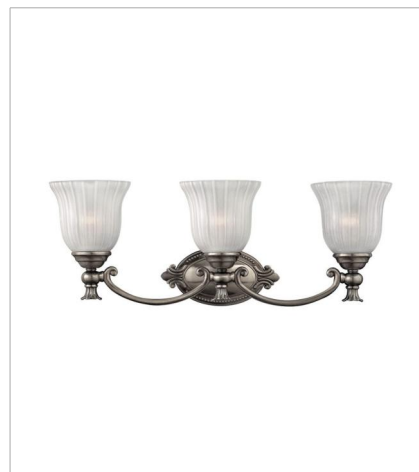

FRANCOISE

Francoise offers a European elegance with decorative cast detailing in Polished Antique Nickel or Burnished Brass finish options. The frosted ribbed glass adds to its classical appeal.

FINISH: Polished Antique Nickel
GLASS: Frosted Ribbed

5580PL
SINGLE LIGHT VANITY
6" W, 10.8" H
Socket

5582PL
TWO LIGHT VANITY
15" W, 9.5" H
Socket

5583PL
THREE LIGHT VANITY
25.3" W, 9.5" H
Socket

5585PL
FIVE LIGHT VANITY
37" W, 9.5" H
Socket