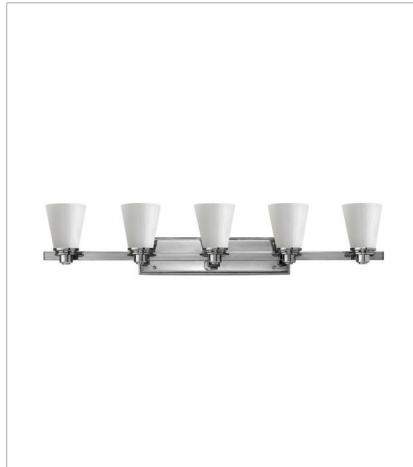

AVON

Avon's updated traditional style features a clean, minimalist design with cast detailing. Available in Chrome, Brushed Nickel and Buckeye Bronze finishes.

FINISH: Chrome
GLASS: Cased Opal

5550CM
SINGLE LIGHT VANITY
7.3" W, 7.5" H
LED Lamp, Socket

5552CM
TWO LIGHT VANITY
14.5" W, 8" H
LED Lamp, Socket

5553CM
THREE LIGHT VANITY
23" W, 8" H
LED Lamp, Socket

5554CM
FOUR LIGHT VANITY
31.8" W, 8" H
LED Lamp, Socket

5555CM
FOUR LIGHT VANITY
40.3" W, 8" H
LED Lamp, Socket