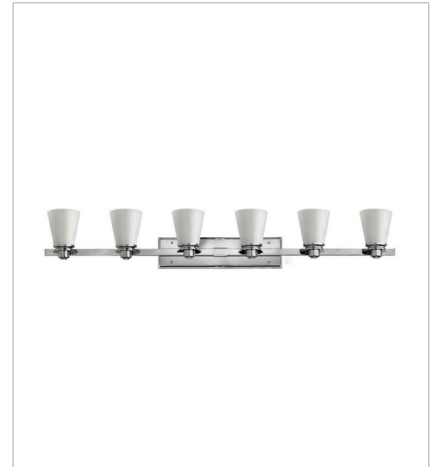

AVON

Avon's updated traditional style features a clean, minimalist design with cast detailing. Available in Chrome, Brushed Nickel and Buckeye Bronze finishes.

FINISH: Chrome
GLASS: Cased Opal

5550CM
SINGLE LIGHT VANITY
7.3" W, 7.5" H
LED Lamp, Socket

5552CM
TWO LIGHT VANITY
14.5" W, 8" H
LED Lamp, Socket

5553CM
THREE LIGHT VANITY
23" W, 8" H
LED Lamp, Socket

5554CM
FOUR LIGHT VANITY
31.8" W, 8" H
LED Lamp, Socket

5555CM
FOUR LIGHT VANITY
40.3" W, 8" H
LED Lamp, Socket

5556CM
SIX LIGHT VANITY
48" W, 8" H
LED Lamp, Socket

HINKLEY

HINKLEY
33000 Pin Oak Parkway
Avon Lake, OH 44012

PHONE: (440) 653-5500
Toll Free: 1 (800) 446-5539

hinkley.com