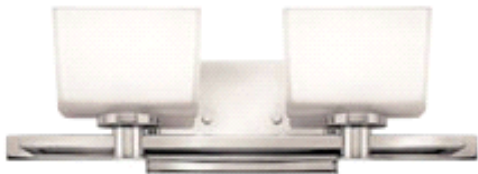

5022CM

in Chrome from the Taylor family

Width:	18.75"
Height:	6"
Weight:	6 lbs.
Glass:	Inside-Painted White, Outside- Etched Glass
Bulb:	Two 60w G9 Halogen (lamps included)
Voltage:	120v
TTO:	3.75"
Extension:	5.5"
Back Plate Height:	4.75"
Back Plate Width:	7.75"
Certification:	c-UL-us Dry
UPC:	640665502206