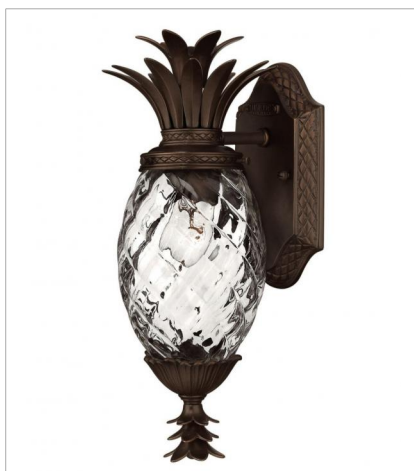

# PLANTATION

A Hinkley classic, the ornate Plantation collection features exceptional pineapple shaped, clear optic glass that makes a noble statement with matching candle sleeves and elaborate, decorative cast detailing.

**FINISH:** Copper Bronze  
**GLASS:** Clear Optic

**1529CB**  
PLANTATION PATH LIGHT  
3.8" W, 22" H  
Socket  
1-18w T-5 Wedge \*Included

**2220CB**  
SMALL WALL MOUNT LANTERN  
8" W, 21.3" H  
Socket  
1-75w Med.

**2224CB**  
MEDIUM WALL MOUNT LANTERN  
10.3" W, 28" H  
Socket  
3-40w Cand.

**2225CB**  
LARGE WALL MOUNT LANTERN  
12.5" W, 34.3" H  
Socket  
4-40w Cand.

**2226CB**  
EXTRA SMALL WALL MOUNT LANTERN  
6" W, 14" H  
Socket  
1-60w Med.