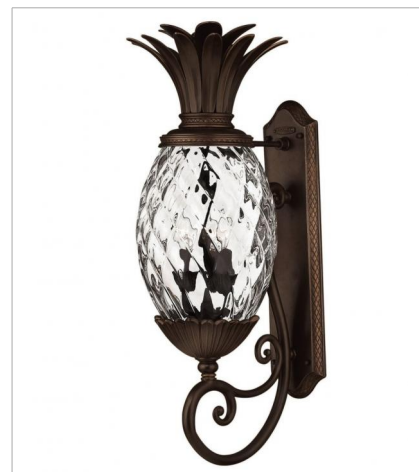

# PLANTATION

A Hinkley classic, the ornate Plantation collection features exceptional pineapple shaped, clear optic glass that makes a noble statement with matching candle sleeves and elaborate, decorative cast detailing.

**FINISH:** Copper Bronze  
**GLASS:** Clear Optic

**1529CB**  
PLANTATION PATH LIGHT  
3.8" W, 22" H  
Socket  
1-18w T-5 Wedge \*Included

**2220CB**  
SMALL WALL MOUNT LANTERN  
8" W, 21.3" H  
Socket  
1-75w Med.

**2224CB**  
MEDIUM WALL MOUNT LANTERN  
10.3" W, 28" H  
Socket  
3-40w Cand.

**2225CB**  
LARGE WALL MOUNT LANTERN  
12.5" W, 34.3" H  
Socket  
4-40w Cand.

**2226CB**  
EXTRA SMALL WALL MOUNT LANTERN  
6" W, 14" H  
Socket  
1-60w Med.