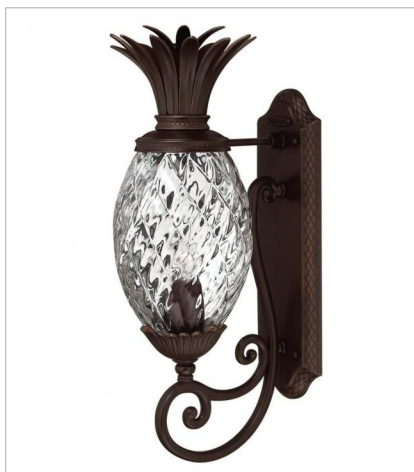

# PLANTATION

A Hinkley classic, the ornate Plantation collection features exceptional pineapple shaped, clear optic glass that makes a noble statement with matching candle sleeves and elaborate, decorative cast detailing.

**FINISH:** Copper Bronze  
**GLASS:** Clear Optic

**1529CB**  
PLANTATION PATH LIGHT  
3.8" W, 22" H  
Socket  
1-18w T-5 Wedge \*Included

**2220CB**  
SMALL WALL MOUNT LANTERN  
8" W, 21.3" H  
Socket  
1-75w Med.

**2224CB**  
MEDIUM WALL MOUNT LANTERN  
10.3" W, 28" H  
Socket  
3-40w Cand.

**2225CB**  
LARGE WALL MOUNT LANTERN  
12.5" W, 34.3" H  
Socket  
4-40w Cand.

**2226CB**  
EXTRA SMALL WALL MOUNT LANTERN  
6" W, 14" H  
Socket  
1-60w Med.