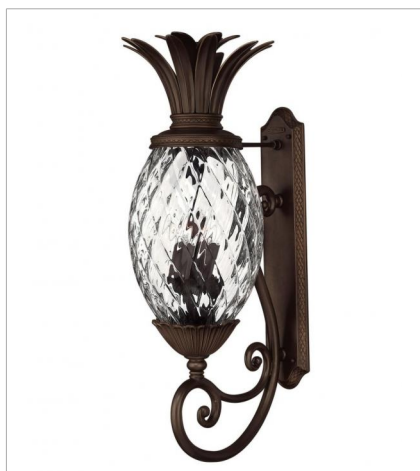

# PLANTATION

A Hinkley classic, the ornate Plantation collection features exceptional pineapple shaped, clear optic glass that makes a noble statement with matching candle sleeves and elaborate, decorative cast detailing.

**FINISH:** Copper Bronze  
**GLASS:** Clear Optic

**1529CB**  
PLANTATION PATH LIGHT  
3.8" W, 22" H  
Socket  
1-18w T-5 Wedge \*Included

**2220CB**  
SMALL WALL MOUNT LANTERN  
8" W, 21.3" H  
Socket  
1-75w Med.

**2224CB**  
MEDIUM WALL MOUNT LANTERN  
10.3" W, 28" H  
Socket  
3-40w Cand.

**2225CB**  
LARGE WALL MOUNT LANTERN  
12.5" W, 34.3" H  
Socket  
4-40w Cand.

**2226CB**  
EXTRA SMALL WALL MOUNT LANTERN  
6" W, 14" H  
Socket  
1-60w Med.