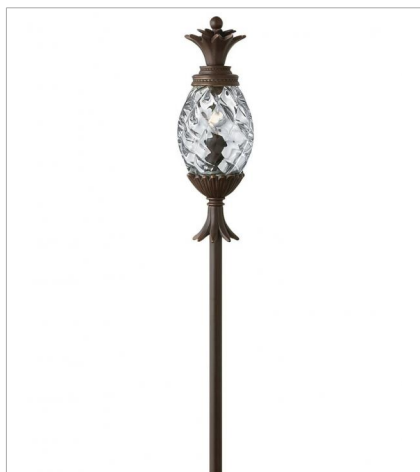

# PLANTATION

A Hinkley classic, the ornate Plantation collection features exceptional pineapple shaped, clear optic glass that makes a noble statement with matching candle sleeves and elaborate, decorative cast detailing.

**FINISH:** Copper Bronze  
**GLASS:** Clear Optic

**1529CB**  
PLANTATION PATH LIGHT  
3.8" W, 22" H  
Socket  
1-18w T-5 Wedge \*Included

**2220CB**  
SMALL WALL MOUNT LANTERN  
8" W, 21.3" H  
Socket  
1-75w Med.

**2224CB**  
MEDIUM WALL MOUNT LANTERN  
10.3" W, 28" H  
Socket  
3-40w Cand.

**2225CB**  
LARGE WALL MOUNT LANTERN  
12.5" W, 34.3" H  
Socket  
4-40w Cand.

**2226CB**  
EXTRA SMALL WALL MOUNT LANTERN  
6" W, 14" H  
Socket  
1-60w Med.