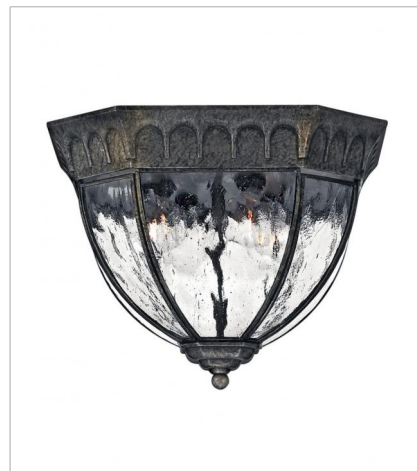

REGAL

Regal has a grand Old World style that features cast aluminum construction and elegant decorative stamped detailing in a Black Granite finish. Clear seedy water glass adds timeless sophistication.

FINISH: Black Granite
GLASS: Clear Seedy Water Glass

1720BG
SMALL WALL MOUNT LANTERN
6.5" W, 13" H
Socket
2-40w Cand.

1725BG
MEDIUM WALL MOUNT LANTERN
8.5" W, 23.5" H
Socket
3-40w Cand.

1726BG
LARGE WALL MOUNT LANTERN
12" W, 32.3" H
Socket
4-40w Cand.

1722BG
MEDIUM HANGING LANTERN
8.5" W, 18.5" H
Socket
3-40w Cand.

1712BG
MEDIUM POST OR PIER MOUNT L...
8.5" W, 22.5" H
Socket
3-40w Cand.

1713BG
MEDIUM FLUSH MOUNT
11.8" W, 9.3" H
Socket
4-40w Cand.