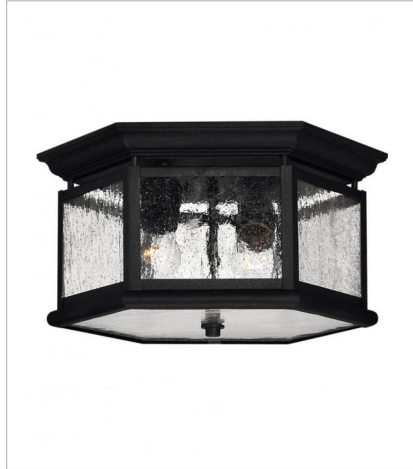

EDGEWATER

Edgewater's classic design features durable cast aluminum and brass construction in a rich Oil Rubbed Bronze finish with clear seedy glass.

FINISH: Black
GLASS: Clear Seedy Panels

1670BK
LARGE WALL MOUNT LANTERN
10" W, 21" H
Socket
3-40w Cand.

1674BK
SMALL WALL MOUNT LANTERN
6.5" W, 11.5" H
Socket
1-60w Med.

1675BK
EXTRA LARGE WALL MOUNT LANTERN
15" W, 25.5" H
Socket
4-40w Cand.

1676BK
MEDIUM WALL MOUNT LANTERN
10" W, 18" H
Socket
3-40w Cand.

1672BK
LARGE HANGING LANTERN
10" W, 19.5" H
Socket
3-40w Cand.

1671BK
LARGE POST TOP OR PIER MOUN...
10" W, 21.3" H
Socket
3-40w Cand.

EDGEWATER

Edgewater's classic design features durable cast aluminum and brass construction in a rich Oil Rubbed Bronze finish with clear seedy glass.

FINISH: Black
GLASS: Clear Seedy Panels

1677BK
EXTRA LARGE POST OR PIER MO...
15" W, 27.8" H
Socket
4-40w Cand.

1683BK
MEDIUM FLUSH MOUNT
13" W, 6.8" H
Socket
2-60w Med.