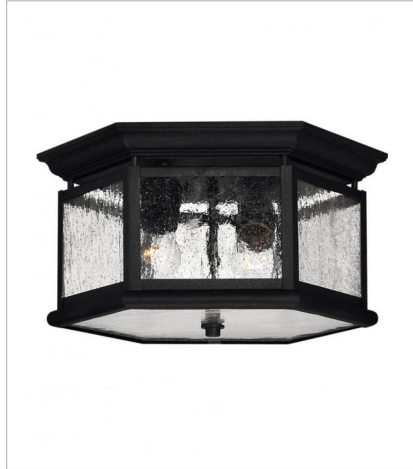

# EDGEWATER

Edgewater's classic design features durable cast aluminum and brass construction in a rich Oil Rubbed Bronze finish with clear seedy glass.

**FINISH:** Black  
**GLASS:** Clear Seedy Panels

**1670BK**  
LARGE WALL MOUNT LANTERN  
10" W, 21" H  
Socket  
3-40w Cand.

**1674BK**  
SMALL WALL MOUNT LANTERN  
6.5" W, 11.5" H  
Socket  
1-60w Med.

**1675BK**  
EXTRA LARGE WALL MOUNT LANTERN  
15" W, 25.5" H  
Socket  
4-40w Cand.

**1676BK**  
MEDIUM WALL MOUNT LANTERN  
10" W, 18" H  
Socket  
3-40w Cand.

**1672BK**  
LARGE HANGING LANTERN  
10" W, 19.5" H  
Socket  
3-40w Cand.

**1671BK**  
LARGE POST TOP OR PIER MOUN...  
10" W, 21.3" H  
Socket  
3-40w Cand.

# EDGEWATER

Edgewater's classic design features durable cast aluminum and brass construction in a rich Oil Rubbed Bronze finish with clear seedy glass.

**FINISH:** Black  
**GLASS:** Clear Seedy Panels

**1677BK**  
EXTRA LARGE POST OR PIER MO...  
15" W, 27.8" H  
Socket  
4-40w Cand.