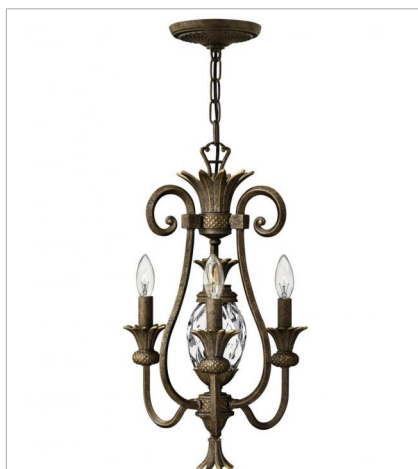

4103PZ
SMALL SINGLE TIER
13" W, 19" H
Socket
3-60w Cand.