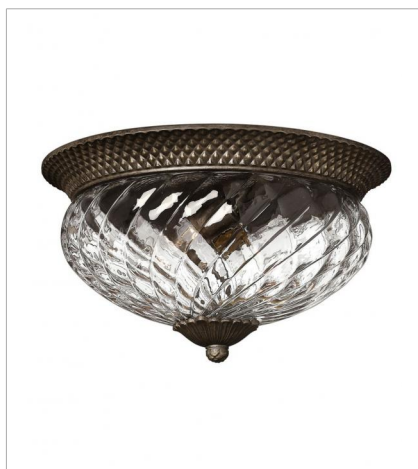

PLANTATION

A Hinkley classic, the ornate Plantation collection features exceptional pineapple shaped, clear optic glass that makes a noble statement with matching candle sleeves and elaborate, decorative cast detailing.

FINISH: Pearl Bronze
GLASS: Clear Optic, Inside Etched
Amber Optic
SHADE: Ivory Silk

4140PZ
SINGLE LIGHT SCONCE
6" W, 14.5" H
Socket
1-60w Cand.

5310PZ
SINGLE LIGHT SCONCE
5" W, 8.8" H
Socket
1-100w Med.

FINISH: Pearl Bronze
GLASS: Clear Optic, Inside Etched
Amber Optic
SHADE: Ivory Silk

4887PZ
LARGE TWO TIER
33" W, 36.8" H
Socket
10-60w Cand.

5317PZ
SMALL PENDANT
5" W, 8.3" H
Socket
1-100w Med.

4102PZ
SMALL FLUSH MOUNT
12" W, 8" H
Socket
2-60w Med.