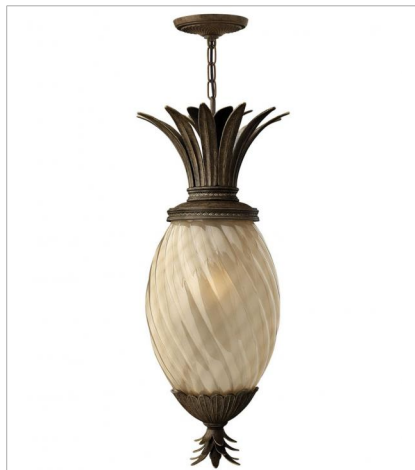

2120PZ
SMALL WALL MOUNT LANTERN
8" W, 21.3" H
Socket
1-75w Med.

2122PZ
MEDIUM HANGING LANTERN
12.5" W, 28.5" H
Socket
1-100w Med.