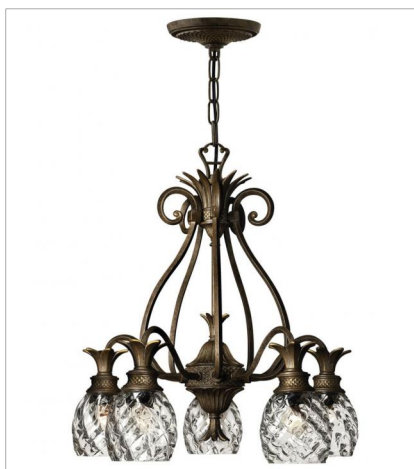

4885PZ
MEDIUM SINGLE TIER
22.3" W, 24.5" H
Socket
5-75w Med.