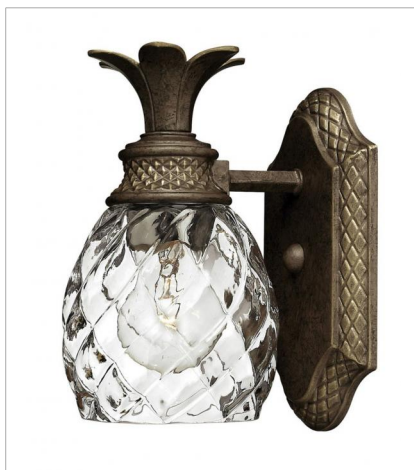

PLANTATION

A Hinkley classic, the ornate Plantation collection features exceptional pineapple shaped, clear optic glass that makes a noble statement with matching candle sleeves and elaborate, decorative cast detailing.

FINISH: Pearl Bronze
GLASS: Clear Optic, Inside Etched
Amber Optic
SHADE: Ivory Silk

4140PZ
SINGLE LIGHT SCONCE
6" W, 14.5" H
Socket
1-60w Cand.

5310PZ
SINGLE LIGHT SCONCE
5" W, 8.8" H
Socket
1-100w Med.

FINISH: Pearl Bronze
GLASS: Clear Optic, Inside Etched
Amber Optic
SHADE: Ivory Silk

4887PZ
LARGE TWO TIER
33" W, 36.8" H
Socket
10-60w Cand.

5317PZ
SMALL PENDANT
5" W, 8.3" H
Socket
1-100w Med.

4102PZ
SMALL FLUSH MOUNT
12" W, 8" H
Socket
2-60w Med.