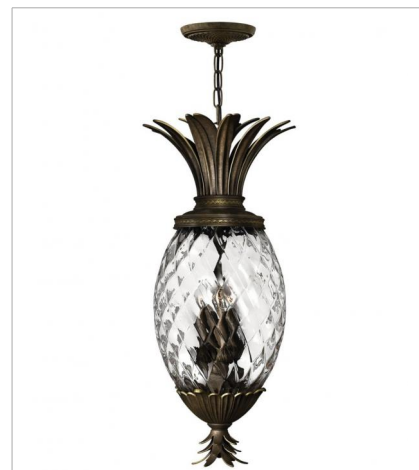

PLANTATION

A Hinkley classic, the ornate Plantation collection features exceptional pineapple shaped, clear optic glass that makes a noble statement with matching candle sleeves and elaborate, decorative cast detailing.

FINISH: Pearl Bronze
GLASS: Clear Optic, Inside Etched
Amber Optic
SHADE: Ivory Silk

4140PZ
SINGLE LIGHT SCONCE
6" W, 14.5" H
Socket
1-60w Cand.

5310PZ
SINGLE LIGHT SCONCE
5" W, 8.8" H
Socket
1-100w Med.

FINISH: Pearl Bronze
GLASS: Clear Optic, Inside Etched
Amber Optic
SHADE: Ivory Silk

4887PZ
LARGE TWO TIER
33" W, 36.8" H
Socket
10-60w Cand.

5317PZ
SMALL PENDANT
5" W, 8.3" H
Socket
1-100w Med.

4102PZ
SMALL FLUSH MOUNT
12" W, 8" H
Socket
2-60w Med.