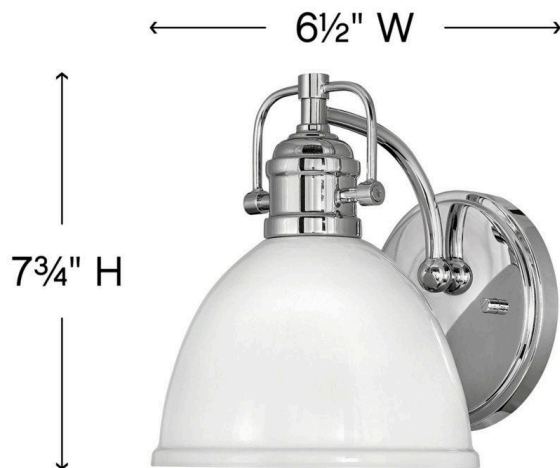

## 5810CM

### SINGLE LIGHT VANITY

Rowan's classic, yet contemporary look never goes out of style. Style details like its stepped Chrome backplate and industrial metal shade in Polished White are suitable for multiple decors. The harped fitter tops each dome with a decorative crowning touch.

DETAILS	
FINISH:	Chrome
MATERIAL:	Steel
SHADE:	Polished White Metal

DIMENSIONS	
WIDTH:	6.5"
HEIGHT:	7.8"
WEIGHT:	1.5lb
BACK PLATE:	5" Dia.
EXTENSION:	8"
TOP TO OUTLET:	4.25"

LIGHT SOURCE	
LIGHT SOURCE:	LED Lamp
WATTAGE:	1-10w Med. LED, 100w Equiv.
VOLTAGE:	120v

#### PRODUCT DETAILS:

- Fixture can be mounted either up or down
- Suitable for use in damp locations as defined by NEC and CEC. Meets United States UL Underwriters Laboratories & CSA Canadian Standards Association Product Safety Standards
- Crisp, minimal design with elegant details make a fresh, modern impact
- Sparkling chrome with reflective finish