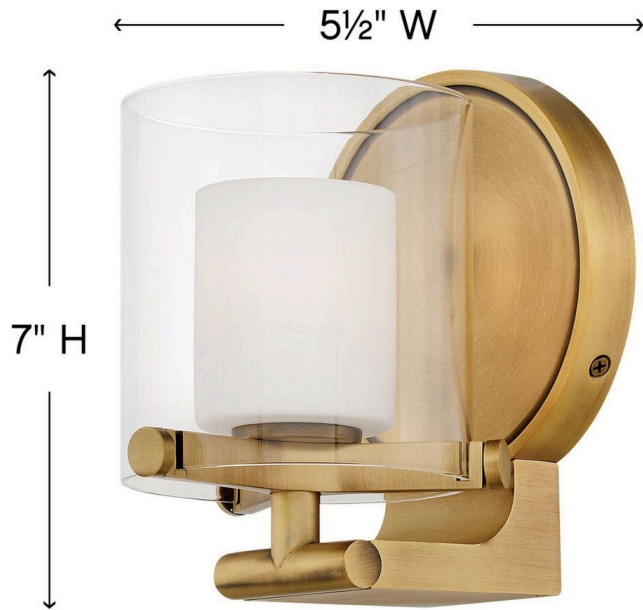

RIXON

5490HB

SINGLE LIGHT VANITY

Spanning a variety of styles, Rixon adds a unique flair to any bathroom space. Uniting industrial, mid-century modern and traditional elements, Rixon boldly merges elegant double-glass shades, decorative knobs and robust cast arms for a sleek, stylish statement.

DETAILS

FINISH:	Heritage Brass
MATERIAL:	Steel
GLASS:	Clear Outer Glass Etch Opal Inner Glass

DIMENSIONS

WIDTH:	5.5"
HEIGHT:	7"
WEIGHT:	3lb
BACK PLATE:	5.5" Dia.
EXTENSION:	6.3"
TOP TO OUTLET:	2.75"

LIGHT SOURCE

LIGHT SOURCE:	Socket
WATTAGE:	1-60w G-9,
VOLTAGE:	120v

SHIPPING

CARTON LENGTH:	19
CARTON WIDTH:	8.5
CARTON HEIGHT:	10.5
CARTON WEIGHT:	4.5

PRODUCT DETAILS:

- Mounting hardware is hidden on the backplate to ensure a clean silhouette
- This fixture must be installed with shades/glass facing up toward the ceiling.
- Suitable for use in damp locations as defined by NEC and CEC. Meets United States UL Underwriters Laboratories & CSA Canadian Standards Association Product Safety Standards
- Distinctive mid-century modern elements merge with sleek and timeless forms for a vintage vibe with modern flair
- Classic gleaming light brass finish