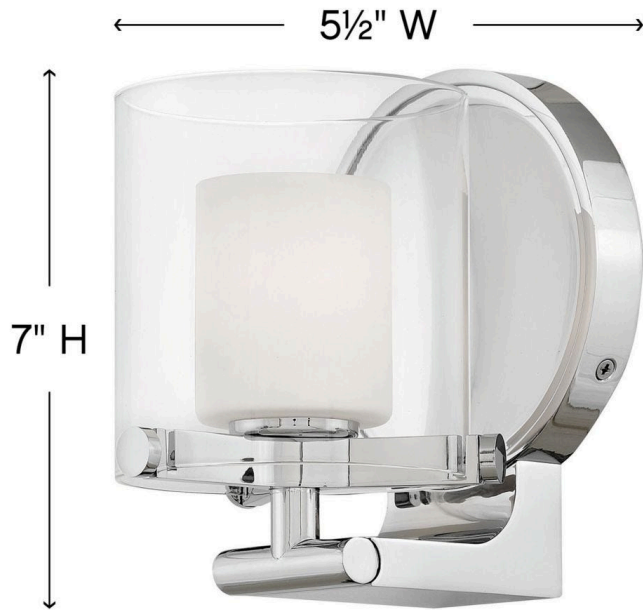

RIXON

5490CM

SINGLE LIGHT VANITY

Spanning a variety of styles, Rixon adds a unique flair to any bathroom space. Uniting industrial, mid-century modern and traditional elements, Rixon boldly merges elegant double-glass shades, decorative knobs and robust cast arms for a sleek, stylish statement.

DETAILS

FINISH:	Chrome
MATERIAL:	Steel
GLASS:	Clear Outer Glass Etch Opal Inner Glass

DIMENSIONS

WIDTH:	5.5"
HEIGHT:	7"
WEIGHT:	3lb
BACK PLATE:	5.5" Dia.
EXTENSION:	6.3"
TOP TO OUTLET:	2.75"

LIGHT SOURCE

LIGHT SOURCE:	Socket
WATTAGE:	1-60w G-9,
VOLTAGE:	120v

SHIPPING

CARTON LENGTH:	19
CARTON WIDTH:	8.5
CARTON HEIGHT:	10.5
CARTON WEIGHT:	4.5

PRODUCT DETAILS:

- Mounting hardware is hidden on the backplate to ensure a clean silhouette
- This fixture must be installed with shades/glass facing up toward the ceiling.
- Suitable for use in damp locations as defined by NEC and CEC. Meets United States UL Underwriters Laboratories & CSA Canadian Standards Association Product Safety Standards
- Distinctive mid-century modern elements merge with sleek and timeless forms for a vintage vibe with modern flair
- Sparkling chrome with reflective finish