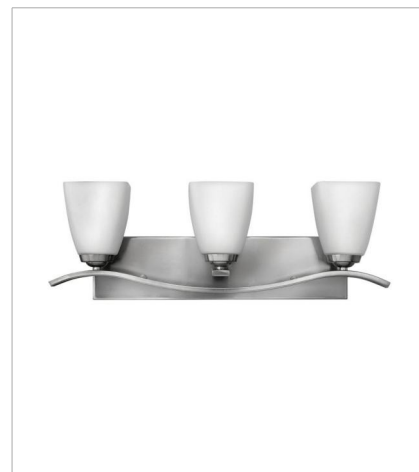

JOSIE

Josie's delicate transitional style features a one inch rectangular wave element as the centerpiece of the design, along with etched opal glass that transitions from round on the bottom to square on the top. The Brushed Nickel finish and invis-mount raceway back plate add to its clean look.

FINISH: Brushed Nickel
GLASS: Etched Opal

5370BN
SINGLE LIGHT VANITY
4.5" W, 8.5" H
LED Lamp
1-14w Med. LED, 100w Equiv.

5372BN
TWO LIGHT VANITY
15.5" W, 7.3" H
LED Lamp, Socket
2-14w Med. LED, 100w Equiv. OR 2-100w
Incan.

5373BN
THREE LIGHT VANITY
23" W, 8" H
LED Lamp
3-14w Med. LED, 100w Equiv.

5375BN
FIVE LIGHT VANITY
37.5" W, 8.5" H
LED Lamp
5-14w Med. LED, 100w Equiv.