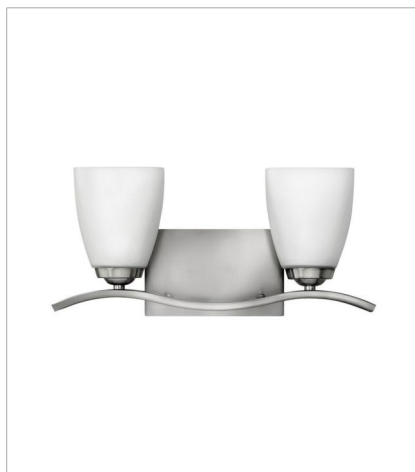

JOSIE

Josie's delicate transitional style features a one inch rectangular wave element as the centerpiece of the design, along with etched opal glass that transitions from round on the bottom to square on the top. The Brushed Nickel finish and invis-mount raceway back plate add to its clean look.

FINISH: Brushed Nickel
GLASS: Etched Opal

5370BN
SINGLE LIGHT VANITY
4.5" W, 8.5" H
LED Lamp
1-14w Med. LED, 100w Equiv.

5372BN
TWO LIGHT VANITY
15.5" W, 7.3" H
LED Lamp, Socket
2-14w Med. LED, 100w Equiv. OR 2-100w
Incan.

5373BN
THREE LIGHT VANITY
23" W, 8" H
LED Lamp
3-14w Med. LED, 100w Equiv.

5375BN
FIVE LIGHT VANITY
37.5" W, 8.5" H
LED Lamp
5-14w Med. LED, 100w Equiv.