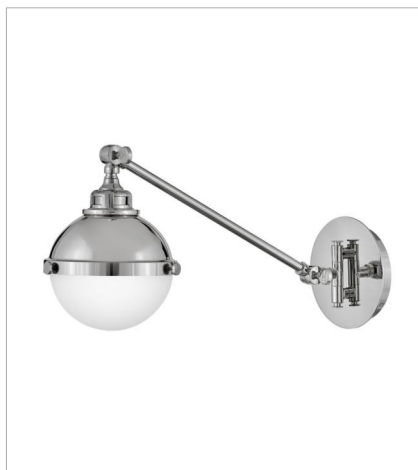

FLETCHER

Fletcher's chic vibe transcends style boundaries. A seamless dome shade features a cast-fitter and an elegant capture ring that secures the clear seeded glass with decorative cast knobs. Spanning vintage to industrial, classic to transitional, Fletcher seamlessly unifies any décor declaration.

FINISH: Polished Nickel, Polished Nickel with Heritage Brass accents

GLASS: Etched Opal, Clear Seedy

4830PN
SMALL SINGLE LIGHT SCONCE
7" W, 9.3" H
LED Lamp
1-7w Med. LED, 100w Equiv.

4832PN
MEDIUM SINGLE LIGHT SCONCE
7" W, 12.3" H
LED Lamp
1-7w Med. LED, 100w Equiv.

5174PN
FOUR LIGHT VANITY
32" W, 8.8" H
LED Lamp
4-8w Med. LED, 100w Equiv.

HINKLEY

HINKLEY
33000 Pin Oak Parkway
Avon Lake, OH 44012

PHONE: (440) 653-5500
Toll Free: 1 (800) 446-5539

hinkley.com

FLETCHER

Fletcher's chic vibe transcends style boundaries. A seamless dome shade features a cast-fitter and an elegant capture ring that secures the clear seedy glass with decorative cast knobs. Spanning vintage to industrial, classic to transitional, Fletcher seamlessly unifies any décor declaration.

FINISH: Polished Nickel, Polished Nickel with Heritage Brass accents

GLASS: Etched Opal, Clear Seedy

4834PN

SMALL PENDANT

13.5" W, 14.5" H

LED Lamp

2-7w Med. LED, 100w Equiv.

HINKLEY