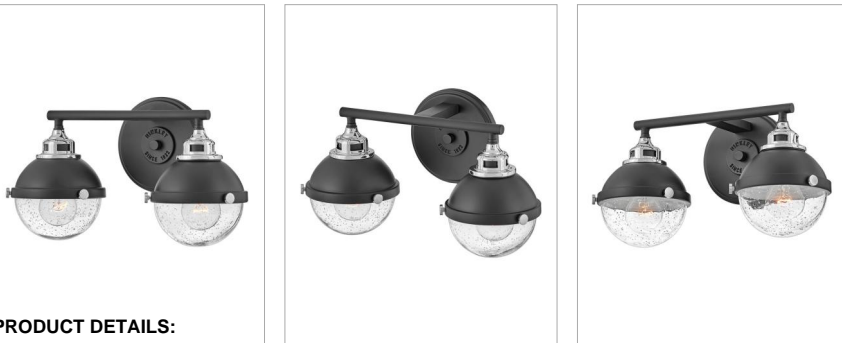

FLETCHER

5172BK-CM

TWO LIGHT VANITY

Fletcher's chic vibe transcends style boundaries. A seamless dome shade features a cast-fitter and an elegant capture ring that secures the clear seedy glass with decorative cast knobs. Spanning vintage to industrial, classic to transitional, Fletcher seamlessly unifies any décor declaration.

DETAILS	
FINISH:	Black with Chrome accents
MATERIAL:	Steel
GLASS:	Clear Seedy

DIMENSIONS	
WIDTH:	16"
HEIGHT:	8.8"
WEIGHT:	6lb
BACK PLATE:	6" Dia.
EXTENSION:	7.5"
TOP TO OUTLET:	3"

LIGHT SOURCE	
LIGHT SOURCE:	LED Lamp
WATTAGE:	2-8w Med. LED, 100w Equiv.
VOLTAGE:	120v

SHIPPING	
CARTON LENGTH:	17.8
CARTON WIDTH:	10
CARTON HEIGHT:	12
CARTON WEIGHT:	7

PRODUCT DETAILS:

- Fixture can be mounted either up or down
- Suitable for use in damp locations as defined by NEC and CEC. Meets United States UL Underwriters Laboratories & CSA Canadian Standards Association Product Safety Standards
- Ideal for vintage filament bulbs (not included)
- Angular lines, a bold finish, simple shape and sturdy details merge for a robust but pared down industrial design
- Striking black finish enhances design