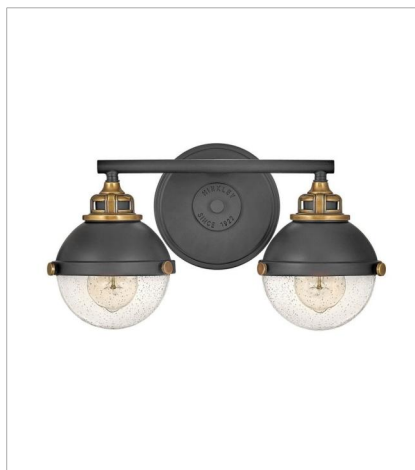

FLETCHER

Fletcher's chic vibe transcends style boundaries. A seamless dome shade features a cast-fitter and an elegant capture ring that secures the clear seedy glass with decorative cast knobs. Spanning vintage to industrial, classic to transitional, Fletcher seamlessly unifies any décor declaration.

FINISH: Black with Heritage Brass accents

GLASS: Clear Seedy

5170BK
SINGLE LIGHT VANITY
6.3" W, 8.5" H
LED Lamp
1-8w Med. LED, 100w Equiv.

5172BK
TWO LIGHT VANITY
16" W, 8.8" H
LED Lamp
2-8w Med. LED, 100w Equiv.

5173BK
THREE LIGHT VANITY
25" W, 8.8" H
LED Lamp
3-8w Med. LED, 100w Equiv.

5174BK
FOUR LIGHT VANITY
32" W, 8.8" H
LED Lamp
4-8w Med. LED, 100w Equiv.

HINKLEY

HINKLEY
33000 Pin Oak Parkway
Avon Lake, OH 44012