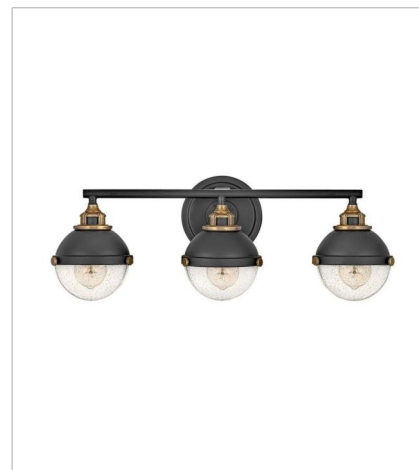

FLETCHER

Fletcher's chic vibe transcends style boundaries. A seamless dome shade features a cast-fitter and an elegant capture ring that secures the clear seedy glass with decorative cast knobs. Spanning vintage to industrial, classic to transitional, Fletcher seamlessly unifies any décor declaration.

FINISH: Black with Heritage Brass accents

GLASS: Clear Seedy

5170BK
SINGLE LIGHT VANITY
6.3" W, 8.5" H
LED Lamp
1-8w Med. LED, 100w Equiv.

5172BK
TWO LIGHT VANITY
16" W, 8.8" H
LED Lamp
2-8w Med. LED, 100w Equiv.

5173BK
THREE LIGHT VANITY
25" W, 8.8" H
LED Lamp
3-8w Med. LED, 100w Equiv.

5174BK
FOUR LIGHT VANITY
32" W, 8.8" H
LED Lamp
4-8w Med. LED, 100w Equiv.

HINKLEY

HINKLEY
33000 Pin Oak Parkway
Avon Lake, OH 44012