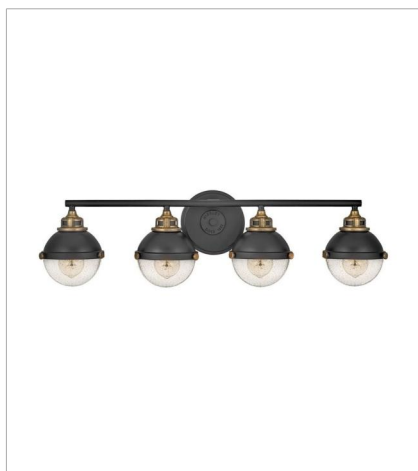

FLETCHER

Fletcher's chic vibe transcends style boundaries. A seamless dome shade features a cast-fitter and an elegant capture ring that secures the clear seedy glass with decorative cast knobs. Spanning vintage to industrial, classic to transitional, Fletcher seamlessly unifies any décor declaration.

FINISH: Black with Heritage Brass accents

GLASS: Clear Seedy

5170BK
SINGLE LIGHT VANITY
6.3" W, 8.5" H
LED Lamp
1-8w Med. LED, 100w Equiv.

5172BK
TWO LIGHT VANITY
16" W, 8.8" H
LED Lamp
2-8w Med. LED, 100w Equiv.

5173BK
THREE LIGHT VANITY
25" W, 8.8" H
LED Lamp
3-8w Med. LED, 100w Equiv.

5174BK
FOUR LIGHT VANITY
32" W, 8.8" H
LED Lamp
4-8w Med. LED, 100w Equiv.

HINKLEY

HINKLEY
33000 Pin Oak Parkway
Avon Lake, OH 44012