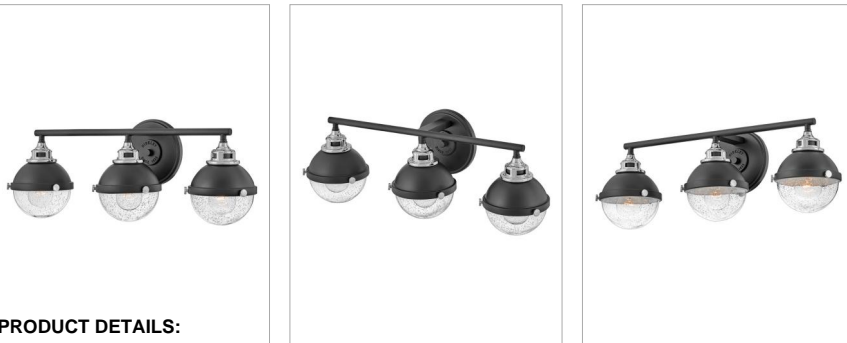

FLETCHER

5173BK-CM

THREE LIGHT VANITY

Fletcher's chic vibe transcends style boundaries. A seamless dome shade features a cast-fitter and an elegant capture ring that secures the clear seeded glass with decorative cast knobs. Spanning vintage to industrial, classic to transitional, Fletcher seamlessly unifies any décor declaration.

DETAILS	
FINISH:	Black with Chrome accents
MATERIAL:	Steel
GLASS:	Clear Seedy

DIMENSIONS	
WIDTH:	25"
HEIGHT:	8.8"
WEIGHT:	5.5lb
BACK PLATE:	6" Dia.
EXTENSION:	7.5"
TOP TO OUTLET:	3"

LIGHT SOURCE	
LIGHT SOURCE:	LED Lamp
WATTAGE:	3-8w Med. LED, 100w Equiv.
VOLTAGE:	120v

SHIPPING	
CARTON LENGTH:	27.3
CARTON WIDTH:	10
CARTON HEIGHT:	12
CARTON WEIGHT:	8.1

PRODUCT DETAILS:

- Fixture can be mounted either up or down
- Suitable for use in damp locations as defined by NEC and CEC. Meets United States UL Underwriters Laboratories & CSA Canadian Standards Association Product Safety Standards
- Ideal for vintage filament bulbs (not included)
- Angular lines, a bold finish, simple shape and sturdy details merge for a robust but pared down industrial design
- Striking black finish enhances design