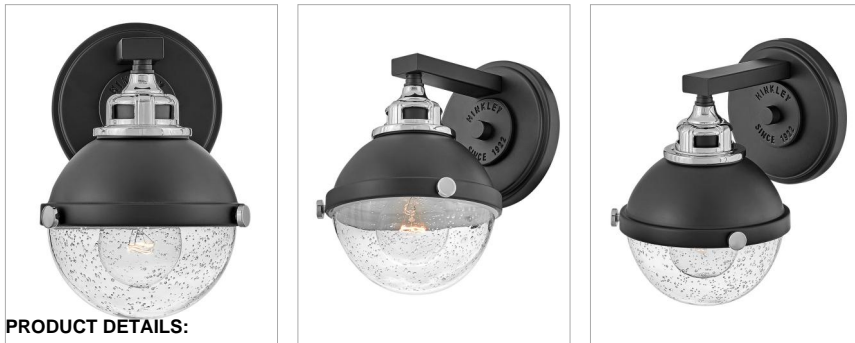

### SINGLE LIGHT VANITY

Fletcher's chic vibe transcends style boundaries. A seamless dome shade features a cast-fitter and an elegant capture ring that secures the clear seedy glass with decorative cast knobs. Spanning vintage to industrial, classic to transitional, Fletcher seamlessly unifies any décor declaration.

#### DETAILS

FINISH:	Black with Chrome accents
MATERIAL:	Steel
GLASS:	Clear Seedy

#### DIMENSIONS

WIDTH:	6.3"
HEIGHT:	8.5"
WEIGHT:	2lb
BACK PLATE:	5" Dia.
EXTENSION:	7.8"
TOP TO OUTLET:	2.5"

#### PRODUCT DETAILS:

- Fixture can be mounted either up or down
- Suitable for use in damp locations as defined by NEC and CEC. Meets United States UL Underwriters Laboratories & CSA Canadian Standards Association Product Safety Standards
- Ideal for vintage filament bulbs (not included)
- Angular lines, a bold finish, simple shape and sturdy details merge for a robust but pared down industrial design
- Striking black finish enhances design