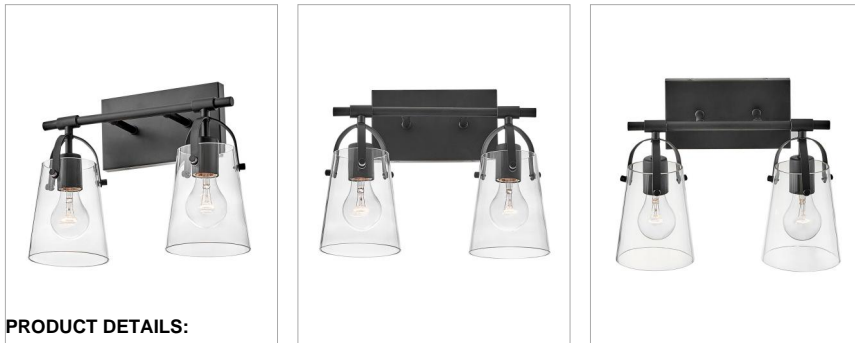

FOSTER

5132BK

TWO LIGHT VANITY

Clean and airy, Foster breathes composed simplicity into a bath space. Softly tapered clear glass, suspended from an arched handle, adds pizzazz to its transitional shape. Ideal for filament bulbs.

DETAILS	
FINISH:	Black
MATERIAL:	Steel
GLASS:	Clear

DIMENSIONS	
WIDTH:	13.8"
HEIGHT:	10.8"
WEIGHT:	3.1lb
BACK PLATE:	8"W x 4.5"H
EXTENSION:	6.5"
TOP TO OUTLET:	2.25"

LIGHT SOURCE	
LIGHT SOURCE:	LED Lamp
WATTAGE:	2-14w Med. LED, 100w Equiv.
VOLTAGE:	120v

SHIPPING	
CARTON LENGTH:	14.3
CARTON WIDTH:	7.5
CARTON HEIGHT:	13.3
CARTON WEIGHT:	4.2

PRODUCT DETAILS:

- Mounting hardware is hidden on the backplate to ensure a clean silhouette
- Fixture can be mounted either up or down
- Suitable for use in damp locations as defined by NEC and CEC. Meets United States UL Underwriters Laboratories & CSA Canadian Standards Association Product Safety Standards
- Merging the best of traditional and modern elements, with a sophisticated and streamlined look
- Striking black finish enhances design