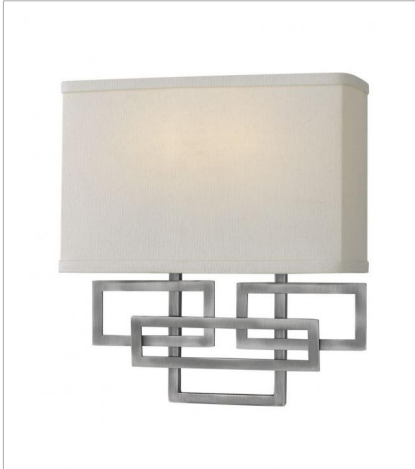

LANZA

Lanza features contemporary styling with geometric patterns that are emphasized in Antique Nickel, Brushed Bronze and Buckeye Bronze finishes. The elongated oval, etched opal glass reinforces its sleek design.

FINISH: Antique Nickel
GLASS: Etched Opal
SHADE: Off-White Linen Hardback

3162AN
TWO LIGHT SCONCE
10" W, 11.5" H
Socket
2-60w Cand.

5100AN
SINGLE LIGHT VANITY
7.3" W, 12" H
Socket
1-60w G-9 *Included

5102AN
TWO LIGHT VANITY
16.3" W, 6.8" H
Socket
2-60w G-9 *Included

5103AN
THREE LIGHT VANITY
25" W, 6.8" H
Socket
3-60w G-9 *Included

5104AN
FOUR LIGHT VANITY
34" W, 6.8" H
Socket
4-60w G-9 *Included

5105AN
FIVE LIGHT VANITY
43" W, 6.8" H
Socket
5-60w G-9 *Included