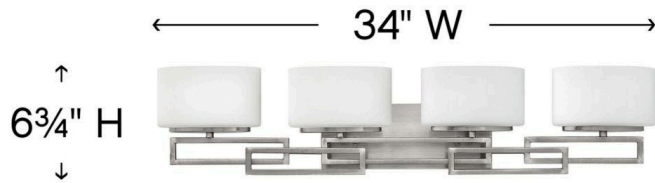

DETAILS	
FINISH:	Antique Nickel
MATERIAL:	Metal
GLASS:	Etched Opal

DIMENSIONS	
WIDTH:	34"
HEIGHT:	6.8"
WEIGHT:	8lb
BACK PLATE:	12"W X 4.75"H
EXTENSION:	5"
TOP TO OUTLET:	4"

LIGHT SOURCE	
LIGHT SOURCE:	Socket
WATTAGE:	4-60w G-9 *Included,
VOLTAGE:	120v

#### PRODUCT DETAILS:

- Mounting hardware is hidden on the backplate to ensure a clean silhouette
- This fixture must be installed with shades/glass facing up toward the ceiling.
- Suitable for use in damp locations as defined by NEC and CEC. Meets United States UL Underwriters Laboratories & CSA Canadian Standards Association Product Safety Standards
- Merging the best of traditional and modern elements, with a sophisticated and streamlined look
- Classic matte brushed nickel finish