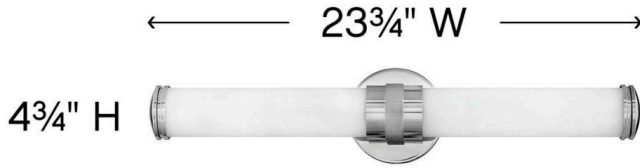

REMI

5073CM

MEDIUM LED VANITY

Remi's slim profile and sophisticated details seamlessly merge with LED technology to master both form and function. The etched white glass cylinder is finely detailed with precise, stepped end caps, and the cast knurled bracelet in luxe finish options is artfully crafted with vintage appeal. This chic, transitional design ensures Remi's ability to complement a wide variety of bath or interior spaces.

DETAILS	
FINISH:	Chrome
MATERIAL:	Aluminum
GLASS:	Etched White

DIMENSIONS	
WIDTH:	23.8"
HEIGHT:	4.8"
WEIGHT:	3lb
BACK PLATE:	4.75" Dia.
EXTENSION:	3.8"
TOP TO OUTLET:	2.5"

LIGHT SOURCE	
LIGHT SOURCE:	Integrated LED
LED NAME:	LEVO98-532
WATTAGE:	36w LED *Included
VOLTAGE:	120v
COLOR TEMP:	3000
LUMENS:	2450
CRI:	93
INCANDESCENT EQUIVALENCY:	4 x 60w
DIMMABLE:	Yes - CL Type Dimmer (SSL7A)

SHIPPING	
CARTON LENGTH:	26
CARTON WIDTH:	7
CARTON HEIGHT:	10.5
CARTON WEIGHT:	4.5

PRODUCT DETAILS:

- Mounting hardware is hidden on the backplate to ensure a clean silhouette
- Fixture can be mounted horizontally or vertically
- Suitable for use in damp locations as defined by NEC and CEC. Meets United States UL Underwriters Laboratories & CSA Canadian Standards Association Product Safety Standards
- Fixture is ADA compliant and adheres to the standards and guidelines listed by the Americans with Disabilities Act
- Exclusively available in High Performance LED
- LED components carry a 5-year limited warranty
- Distinctive mid-century modern elements merge with sleek and timeless forms for a vintage vibe with modern flair
- Sparkling chrome with reflective finish