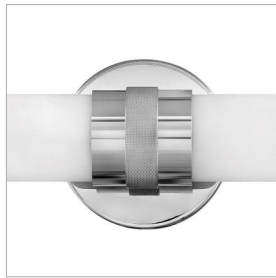

REMI

5073CM

MEDIUM LED VANITY

Remi's slim profile and sophisticated details seamlessly merge with LED technology to master both form and function. The etched white glass cylinder is finely detailed with precise, stepped end caps, and the cast knurled bracelet in luxe finish options is artfully crafted with vintage appeal. This chic, transitional design ensures Remi's ability to complement a wide variety of bath or interior spaces.

DETAILS	
FINISH:	Chrome
MATERIAL:	Aluminum
GLASS:	Etched White

DIMENSIONS	
WIDTH:	23.8"
HEIGHT:	4.8"
WEIGHT:	3lb
BACK PLATE:	4.75" Dia.
EXTENSION:	3.8"
TOP TO OUTLET:	2.5"

LIGHT SOURCE	
LIGHT SOURCE:	Integrated LED
LED NAME:	LEVO98-532
WATTAGE:	36w LED *Included
VOLTAGE:	120v
COLOR TEMP:	3000
LUMENS:	2450
CRI:	93
INCANDESCENT EQUIVALENCY:	4 x 60w
DIMMABLE:	Yes - CL Type Dimmer (SSL7A)

SHIPPING	
CARTON LENGTH:	26
CARTON WIDTH:	7
CARTON HEIGHT:	10.5
CARTON WEIGHT:	4.5

PRODUCT DETAILS:

- Mounting hardware is hidden on the backplate to ensure a clean silhouette
- Fixture can be mounted horizontally or vertically
- Suitable for use in damp locations as defined by NEC and CEC. Meets United States UL Underwriters Laboratories & CSA Canadian Standards Association Product Safety Standards
- Fixture is ADA compliant and adheres to the standards and guidelines listed by the Americans with Disabilities Act
- Exclusively available in High Performance LED
- LED components carry a 5-year limited warranty
- Distinctive mid-century modern elements merge with sleek and timeless forms for a vintage vibe with modern flair
- Sparkling chrome with reflective finish