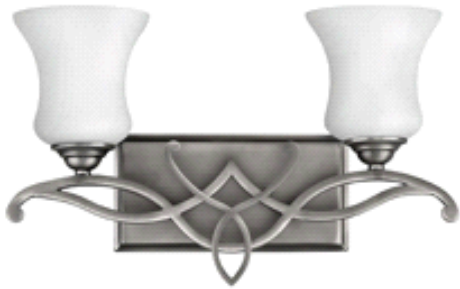

5002AN

in Antique Nickel from the Brooke family

Width:	16.5"
Height:	10.25"
Weight:	4 lbs.
Glass:	Etched Opal Glass
Bulb:	Two 100w Medium Base
Voltage:	120v
TTO:	6.5"
Extension:	6"
Back Plate Height:	4.5"
Back Plate Width:	9"
UPC:	640665500202