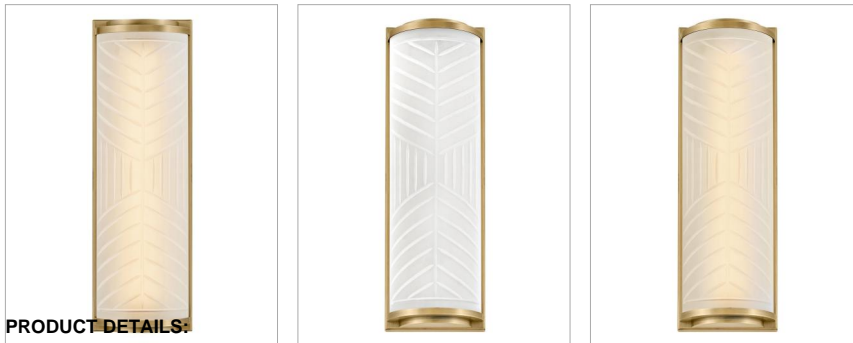

lisa mcDennon
COLLECTION

DEVON

57860LCB

MEDIUM BATH SCONCE

Devon is the perfect balance of style and function. Geometric subtleties paired with the cased opal glass blend transitional and modern elements to make a sleek and unexpected statement. Stepped endcaps on both sides match the square backplate for a dash of industrial appeal. Devon is part of the Lisa McDennon Collection.

DETAILS	
FINISH:	Lacquered Brass
MATERIAL:	Steel
GLASS:	Etched Pattern
DIMMABLE:	YES, CL TYPE DIMMER (SSL7A)

DIMENSIONS	
WIDTH:	4.8"
HEIGHT:	14.5"
WEIGHT:	3.6lb
BACK PLATE:	4.5"W X 10.5"H
EXTENSION:	3"
TOP TO OUTLET:	7.25"

LIGHT SOURCE	
LIGHT SOURCE:	Integrated LED
LED NAME:	LEVO56-304
VOLTAGE:	120v
COLOR TEMP:	2900
LUMENS:	1300
CRI:	92
INCANDESCENT EQUIVALENCY:	1 x 100w
DIMMABLE:	YES, CL TYPE DIMMER (SSL7A)

SHIPPING	
CARTON LENGTH:	21.3
CARTON WIDTH:	7
CARTON HEIGHT:	7.5
CARTON WEIGHT:	4.6

PRODUCT DETAILS:

- Mounting hardware is hidden on the back plate to ensure a clean silhouette
- Fixture can be mounted vertically
- Suitable for use in damp locations as defined by NEC and CEC. Meets United States UL Underwriters Laboratories & CSA Canadian Standards Association Product Safety Standards.
- ADA compliant
- LED components carry a 5-year limited warranty
- The Lisa McDennon Collection offers a striking mix of edgy, sculptural silhouettes that incorporate modern, organic elements and luxe materials, brought to life by her innovative and original point of view.
- Bold silhouette with dramatic details creates a modern statement