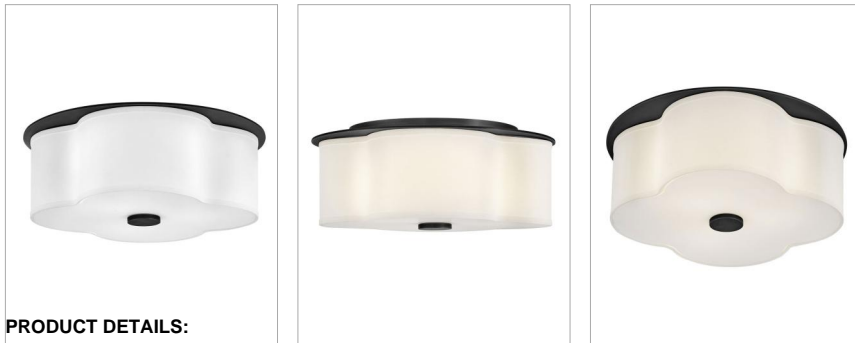

DELANEY

46443BK

MEDIUM FLUSH MOUNT

The curved quatrefoil silhouette of Delaney's off-white linen shade elegantly complements traditional aesthetics. Etched glass softly diffuses light, while an oversized decorative canopy in Heritage Brass or Black provides a subtle contrast.

DETAILS	
FINISH:	Black
MATERIAL:	Steel
GLASS:	Etched
SHADE:	Off White Linen
DIMMABLE:	No

DIMENSIONS	
WIDTH:	20"
HEIGHT:	8.3"
WEIGHT:	20.6lb

LIGHT SOURCE	
LIGHT SOURCE:	Socketed
WATTAGE:	3-7w Med. LED, 60w Equiv.
VOLTAGE:	120v

MOUNTING	
CANOPY:	13.5" Dia.

SHIPPING	
CARTON LENGTH:	23
CARTON WIDTH:	23
CARTON HEIGHT:	13.3
CARTON WEIGHT:	24.9

PRODUCT DETAILS:

- Suitable for use in dry (indoor) locations as defined by NEC and CEC. Meets United States UL Underwriters Laboratories & CSA Canadian Standards Association Product Safety Standards.
- Ideal for vintage filament bulbs (not included)
- Merging the best of traditional and modern elements with a sophisticated and streamlined look

HINKLEY

HINKLEY
33000 Pin Oak Parkway
Avon Lake, OH 44012

PHONE: (440) 653-5500
Toll Free: 1 (800) 446-5539

hinkley.com