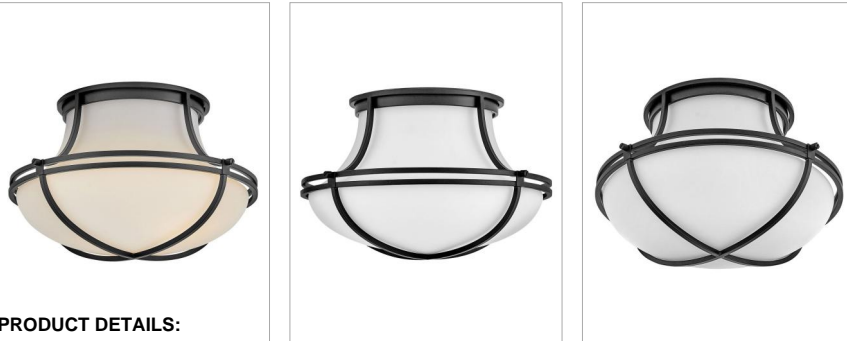

SADDLER

44491BK

MEDIUM FLUSH MOUNT

Saddler's sculptural tear-drop dome forms a chic silhouette accentuated by decorative metal straps. Etched opal glass complemented by a Heritage Brass or Black finish creates a versatile design with high style.

DETAILS	
FINISH:	Black
MATERIAL:	Steel
GLASS:	Etched Opal
DIMMABLE:	No

DIMENSIONS	
WIDTH:	15.3"
HEIGHT:	10"
WEIGHT:	7.2lb

LIGHT SOURCE	
LIGHT SOURCE:	Socketed
WATTAGE:	3-7w Med. LED, 40w Equiv.
VOLTAGE:	120v

MOUNTING	
CANOPY:	8.75" Dia.

SHIPPING	
CARTON LENGTH:	19
CARTON WIDTH:	18.5
CARTON HEIGHT:	19.8
CARTON WEIGHT:	10.3

PRODUCT DETAILS:

- Suitable for use in dry (indoor) locations as defined by NEC and CEC. Meets United States UL Underwriters Laboratories & CSA Canadian Standards Association Product Safety Standards.
- Ideal for vintage filament bulbs (not included)
- Merging the best of traditional and modern elements with a sophisticated and streamlined look