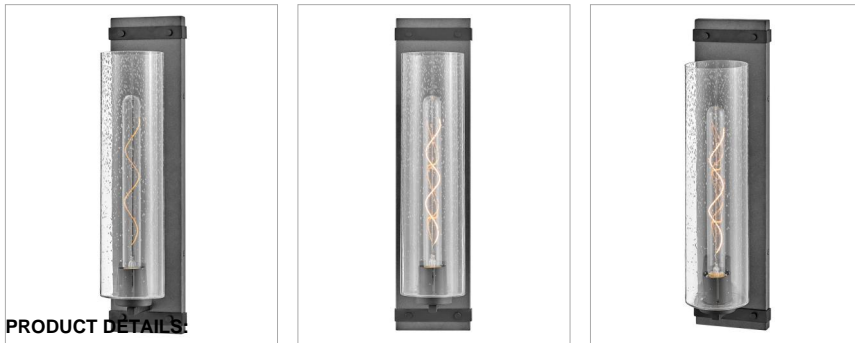

SAWYER

5941DZ-LL

SINGLE LIGHT VANITY

The fresh, rustic design of the Sawyer collection will enhance any living experience with a warm, cozy ambiance. The Aged Zinc finish with Distressed Black accents paired with clear seedy glass offer a farmhouse chic style.

DETAILS	
FINISH:	Aged Zinc
MATERIAL:	Steel
GLASS:	Clear Seedy

DIMENSIONS	
WIDTH:	5"
HEIGHT:	20"
WEIGHT:	6lb
BACK PLATE:	4.75"W X 20"H
EXTENSION:	5.8"
TOP TO OUTLET:	10"

LIGHT SOURCE	
LIGHT SOURCE:	LED Lamp
LED NAME:	E26T10LED6W
WATTAGE:	1-6w Med. LED *Included, 1 x 30w Equiv.
VOLTAGE:	120v
COLOR TEMP:	2300
CRI:	90
INCANDESCENT EQUIVALENCY:	1 x 30
DIMMABLE:	Yes - CL Type Dimmer (SSL7A)

SHIPPING	
CARTON LENGTH:	22.6
CARTON WIDTH:	8.3
CARTON HEIGHT:	7.7
CARTON WEIGHT:	4.8

PRODUCT DETAILS:

- Mounting hardware is hidden on the backplate to ensure a clean silhouette
- Fixture can be mounted either up or down
- Suitable for use in damp locations as defined by NEC and CEC. Meets United States UL Underwriters Laboratories & CSA Canadian Standards Association Product Safety Standards
- LED Bulbs carry a 3-year limited warranty
- Artisanal details, a rich finish and artisanal elements add warm rustic style
- Rich gray tone