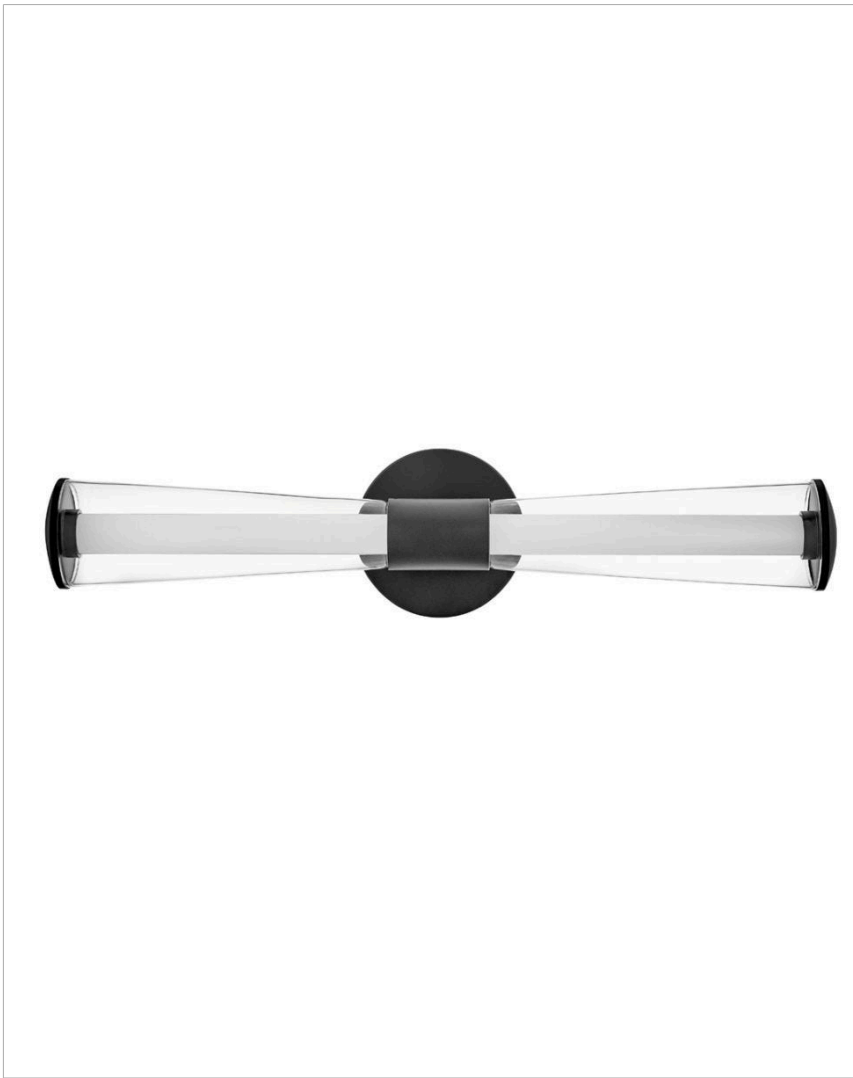

ELIN

53102BK

MEDIUM LED VANITY

The centerpiece of Elin's bold and contemporary design is a trumpet-shaped clear outer glass that highlights an integrated LED inner light source. Featuring both conventional and striking elements, Elin is ideal for modern and transitional interiors.

DETAILS	
FINISH:	Black
MATERIAL:	Steel
GLASS:	Clear

DIMENSIONS	
WIDTH:	23"
HEIGHT:	5"
WEIGHT:	3.5lb
BACK PLATE:	5" Dia.
EXTENSION:	5"
TOP TO OUTLET:	2.5"

LIGHT SOURCE	
LIGHT SOURCE:	Integrated LED
LED NAME:	D50060
VOLTAGE:	120v
COLOR TEMP:	3000
CRI:	90
INCANDESCENT EQUIVALENCY:	1 x 100w
DIMMABLE:	Yes - CL Type Dimmer (SSL7A)

SHIPPING	
CARTON LENGTH:	25
CARTON WIDTH:	12
CARTON HEIGHT:	7
CARTON WEIGHT:	5

PRODUCT DETAILS:

- Fixture can be mounted horizontally or vertically
- Suitable for use in damp locations as defined by NEC and CEC. Meets United States UL Underwriters Laboratories & CSA Canadian Standards Association Product Safety Standards
- Meets California Energy Commission 2013 & 2016 Title regulations/JA8
- LED components carry a 5-year limited warranty
- Bold lines and a clean, minimalist style creates a modern look
- Striking black finish enhances design