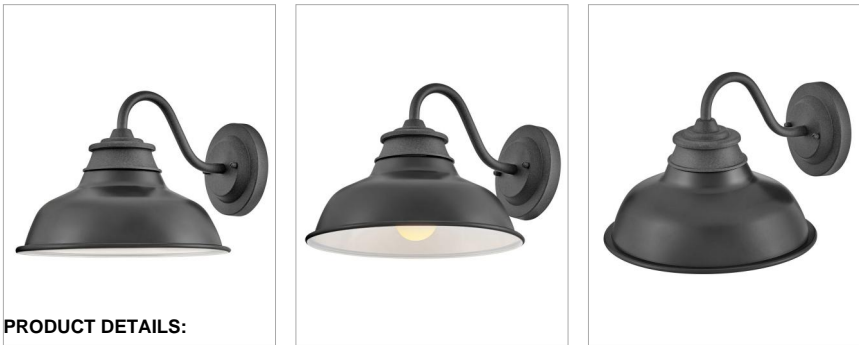

WALLACE

23080DZ

SMALL GOOSENECK BARN LIGHT

Wallace sets the bar for industrial-inspired warehouse lighting in a fun, fashionable form with retro flair. Customize outdoor living spaces with vintage-inspired aesthetics and an Aged Zinc finish.

DETAILS	
FINISH:	Aged Zinc
MATERIAL:	Aluminum

DIMENSIONS	
WIDTH:	12"
HEIGHT:	9.5"
WEIGHT:	1.8lb
BACK PLATE:	5.5" Dia.
EXTENSION:	14.5"
TOP TO OUTLET:	4.25"

LIGHT SOURCE	
LIGHT SOURCE:	LED Lamp
WATTAGE:	1-14w Med. LED, 100w Equiv.
VOLTAGE:	120v

SHIPPING	
CARTON LENGTH:	14.3
CARTON WIDTH:	14
CARTON HEIGHT:	11.5
CARTON WEIGHT:	3.6

PRODUCT DETAILS:

- Suitable for use in wet (outdoor direct rain or sprinkler) locations as defined by NEC and CEC. Meets United States UL Underwriters Laboratories & CSA Canadian Standards Association Product Safety Standards
- Fixture is Dark Sky compliant and engineered to minimize light glare upward into the night sky
- 2 year finish warranty
- Angular lines, a bold finish and robust details create an industrial edge to add flair to any type of façade
- Rich gray tone