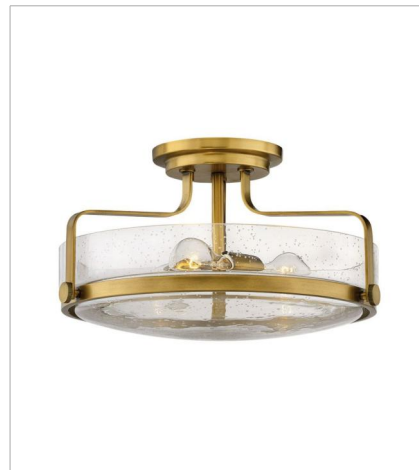

HARPER

Harper's sleek, retro design elevates the traditional flush mount with a unique clear seeded glass bound by a prominent metal ring and decorative knobs available in five classic finishes.

FINISH: Heritage Brass with Clear Seedy glass
GLASS: Clear Seedy

3640HB-CS
SMALL FLUSH MOUNT
15.8" W, 6.3" H
Socket
3-40w Med.

3641HB-CS
MEDIUM SEMI-FLUSH MOUNT
14.5" W, 10" H
Socket
3-100w Med.

3643HB-CS
LARGE SEMI-FLUSH MOUNT
18" W, 10" H
Socket
3-100w Med.