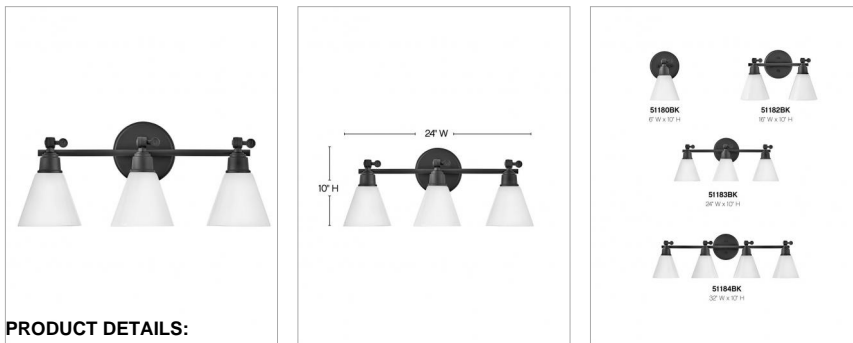

DETAILS	
FINISH:	Black
MATERIAL:	Steel
GLASS:	Cased Opal

DIMENSIONS	
WIDTH:	24"
HEIGHT:	10"
WEIGHT:	5
BACK PLATE:	6" Dia.
EXTENSION:	7
TOP TO OUTLET:	3

LIGHT SOURCE	
LIGHT SOURCE:	Socket
WATTAGE:	3-100w Med.
VOLTAGE:	120v

SHIPPING	
CARTON LENGTH:	23.6
CARTON WIDTH:	13.4
CARTON HEIGHT:	8.5
CARTON WEIGHT:	6.9