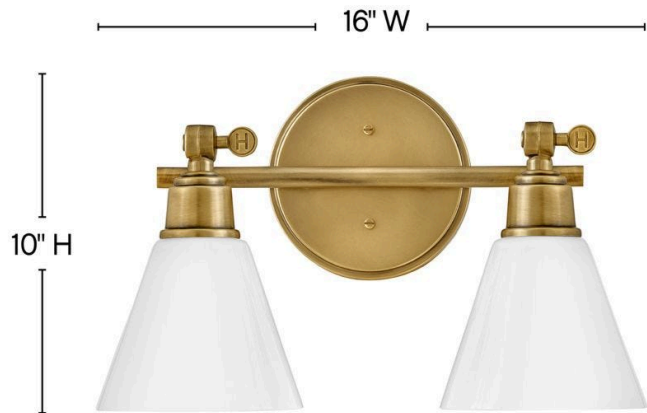

ARTI

51182HB

TWO LIGHT VANITY

Inspired by the popular interior family, Arti bath embodies updated traditional elegance. This attractive design boasts upscale details including a cast fitter, adjustable decorative "H" knobs to move shades up and down, as well as an appealing stepped backplate. Available in Black and Heritage Brass, Arti can be seamlessly integrated into any space.

DETAILS	
FINISH:	Heritage Brass
MATERIAL:	Steel
GLASS:	Cased Opal

DIMENSIONS	
WIDTH:	16"
HEIGHT:	10"
WEIGHT:	4
BACK PLATE:	6" Dia.
EXTENSION:	7
TOP TO OUTLET:	3

LIGHT SOURCE	
LIGHT SOURCE:	Socket
WATTAGE:	2-100w Med.
VOLTAGE:	120v

SHIPPING	
CARTON LENGTH:	15.4
CARTON WIDTH:	13.4
CARTON HEIGHT:	8.5
CARTON WEIGHT:	4.9

PRODUCT DETAILS:

- Fixture can be mounted either up or down
- Suitable for use in damp locations as defined by NEC and CEC. Meets United States UL Underwriters Laboratories & CSA Canadian Standards Association Product Safety Standards
- Fully adjustable up or down
- Classic, elegant lines and timeless details enhance a traditional space
- All dimensions listed are as shown.
- Classic gleaming light brass finish