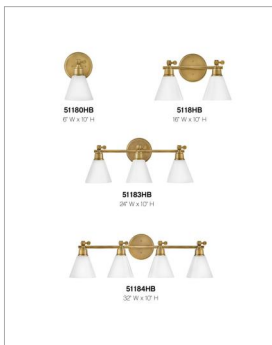

ARTI

51182HB

TWO LIGHT VANITY

Inspired by the popular interior family, Arti bath embodies updated traditional elegance. This attractive design boasts upscale details including a cast fitter, adjustable decorative "H" knobs to move shades up and down, as well as an appealing stepped backplate. Available in Black and Heritage Brass, Arti can be seamlessly integrated into any space.

DETAILS	
FINISH:	Heritage Brass
MATERIAL:	Steel
GLASS:	Cased Opal

DIMENSIONS	
WIDTH:	16"
HEIGHT:	10"
WEIGHT:	4
BACK PLATE:	6" Dia.
EXTENSION:	7
TOP TO OUTLET:	3

LIGHT SOURCE	
LIGHT SOURCE:	Socket
WATTAGE:	2-100w Med.
VOLTAGE:	120v

SHIPPING	
CARTON LENGTH:	15.4
CARTON WIDTH:	13.4
CARTON HEIGHT:	8.5
CARTON WEIGHT:	4.9

PRODUCT DETAILS:

- Fixture can be mounted either up or down
- Suitable for use in damp locations as defined by NEC and CEC. Meets United States UL Underwriters Laboratories & CSA Canadian Standards Association Product Safety Standards
- Fully adjustable up or down
- Classic, elegant lines and timeless details enhance a traditional space
- All dimensions listed are as shown.
- Classic gleaming light brass finish