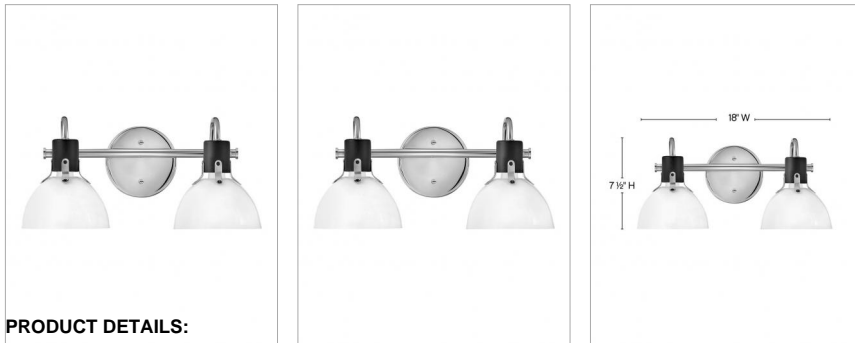

ARGO

5112CM

TWO LIGHT VANITY

Argo is brilliantly basic in design but has all the right details to make it shine. The smooth lines of its dome have a vintage, industrial feel but modern updates, make Argo contemporary. Heavy straps and decorative screws secure the dome to the cap in this clean and stylish profile.

DETAILS	
FINISH:	Chrome
MATERIAL:	Steel
GLASS:	Cased Opal

DIMENSIONS	
WIDTH:	18"
HEIGHT:	7.5"
WEIGHT:	3
BACK PLATE:	5" Dia.
EXTENSION:	8.3
TOP TO OUTLET:	3.25

LIGHT SOURCE	
LIGHT SOURCE:	Socket
WATTAGE:	2-100w Med.
VOLTAGE:	120v

SHIPPING	
CARTON LENGTH:	20.5
CARTON WIDTH:	8.3
CARTON HEIGHT:	8.5
CARTON WEIGHT:	4.2

PRODUCT DETAILS:

- Fixture can be mounted either up or down
- Suitable for use in damp locations as defined by NEC and CEC. Meets United States UL Underwriters Laboratories & CSA Canadian Standards Association Product Safety Standards
- Merging the best of traditional and modern elements, with a sophisticated and streamlined look
- Sparkling chrome with reflective finish
- Please refer to Hinkley's Warranty for complete product warranty details; some warranty limitations may apply.