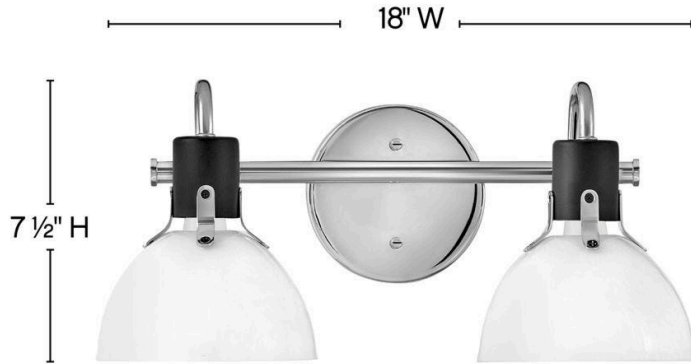

ARGO

5112CM

TWO LIGHT VANITY

Argo is brilliantly basic in design but has all the right details to make it shine. The smooth lines of its dome have a vintage, industrial feel but modern updates, make Argo contemporary. Heavy straps and decorative screws secure the dome to the cap in this clean and stylish profile.

DETAILS	
FINISH:	Chrome
MATERIAL:	Steel
GLASS:	Cased Opal

DIMENSIONS	
WIDTH:	18"
HEIGHT:	7.5"
WEIGHT:	3
BACK PLATE:	5" Dia.
EXTENSION:	8.3
TOP TO OUTLET:	3.25

LIGHT SOURCE	
LIGHT SOURCE:	Socket
WATTAGE:	2-100w Med.
VOLTAGE:	120v

SHIPPING	
CARTON LENGTH:	20.5
CARTON WIDTH:	8.3
CARTON HEIGHT:	8.5
CARTON WEIGHT:	4.2

PRODUCT DETAILS:

- Fixture can be mounted either up or down
- Suitable for use in damp locations as defined by NEC and CEC. Meets United States UL Underwriters Laboratories & CSA Canadian Standards Association Product Safety Standards
- Merging the best of traditional and modern elements, with a sophisticated and streamlined look
- Sparkling chrome with reflective finish
- Please refer to Hinkley's Warranty for complete product warranty details; some warranty limitations may apply.