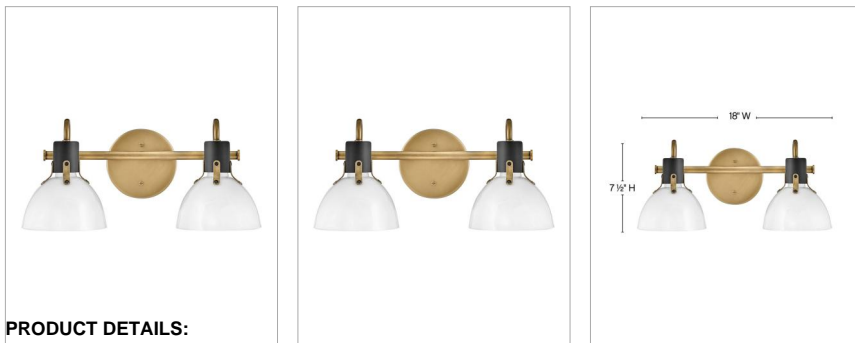

DETAILS	
FINISH:	Heritage Brass
MATERIAL:	Steel
GLASS:	Cased Opal

DIMENSIONS	
WIDTH:	18"
HEIGHT:	7.5"
WEIGHT:	3
BACK PLATE:	5" Dia.
EXTENSION:	8.3
TOP TO OUTLET:	3.25

LIGHT SOURCE	
LIGHT SOURCE:	Socket
WATTAGE:	2-100w Med.
VOLTAGE:	120v

SHIPPING	
CARTON LENGTH:	20.5
CARTON WIDTH:	8.3
CARTON HEIGHT:	8.5
CARTON WEIGHT:	4.2