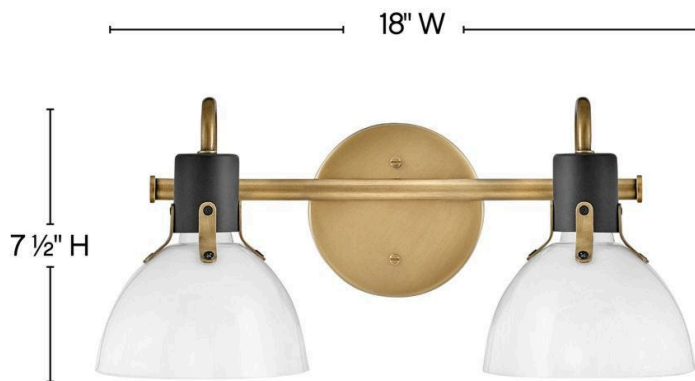

## 51112HB

### TWO LIGHT VANITY

Argo is brilliantly basic in design but has all the right details to make it shine. The smooth lines of its dome have a vintage, industrial feel but modern updates, make Argo contemporary. Heavy straps and decorative screws secure the dome to the cap in this clean and stylish profile.

DETAILS	
FINISH:	Heritage Brass
MATERIAL:	Steel
GLASS:	Cased Opal

DIMENSIONS	
WIDTH:	18"
HEIGHT:	7.5"
WEIGHT:	3
BACK PLATE:	5" Dia.
EXTENSION:	8.3
TOP TO OUTLET:	3.25

LIGHT SOURCE	
LIGHT SOURCE:	Socket
WATTAGE:	2-100w Med.
VOLTAGE:	120v