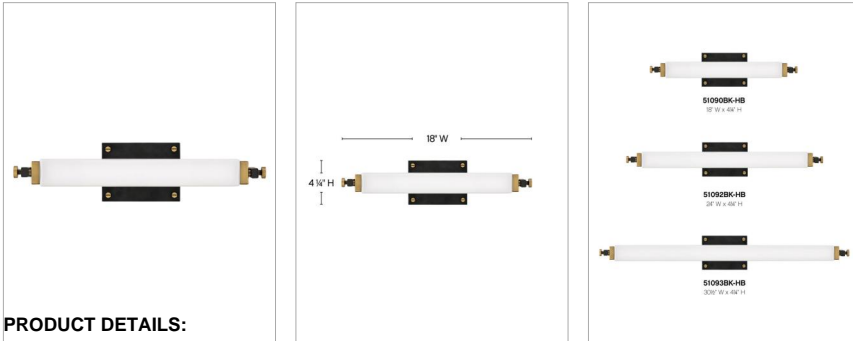

ROLLINS

51090BK-HB

SMALL LED SCONCE

Rollins is both industrial in form and transitional in style. Unique rectangular etched opal glass has softly rounded edges that is offset by contrasting details on the backplate and the knobs anchoring either end. This integrated LED design comes in two finish combinations, Black with Chrome, and Black with Heritage Brass, and can be hung both vertically and horizontally.

DETAILS	
FINISH:	Black with Heritage Brass accents
MATERIAL:	Steel
GLASS:	Etched Opal

DIMENSIONS	
WIDTH:	18"
HEIGHT:	4.3"
WEIGHT:	1.5
BACK PLATE:	5.75"W X 4.25"H
EXTENSION:	4
TOP TO OUTLET:	2.25

LIGHT SOURCE	
LIGHT SOURCE:	Integrated LED
LED NAME:	EL2G16W7WI
WATTAGE:	16w LED *Included
VOLTAGE:	120v
COLOR TEMP:	3000
LUMENS:	1400
CRI:	95
INCANDESCENT EQUIVALENCY:	1 x 100w
DIMMABLE:	Yes - CL Type Dimmer (SSL7A)

SHIPPING	
CARTON LENGTH:	20.8
CARTON WIDTH:	10.5
CARTON HEIGHT:	6
CARTON WEIGHT:	2

PRODUCT DETAILS:

- Mounting hardware is hidden on the backplate to ensure a clean silhouette
- Fixture can be mounted vertically
- Suitable for use in damp locations as defined by NEC and CEC. Meets United States UL Underwriters Laboratories & CSA Canadian Standards Association Product Safety Standards
- Fixture is ADA compliant and adheres to the standards and guidelines listed by the Americans with Disabilities Act
- Meets California Energy Commission 2013 & 2016 Title regulations/JA8
- LED components carry a 5-year limited warranty
- Merging the best of traditional and modern elements, with a sophisticated and streamlined look
- Striking black finish enhances design

HINKLEY

HINKLEY
33000 Pin Oak Parkway
Avon Lake, OH 44012

PHONE: (440) 653-5500
Toll Free: 1 (800) 446-5539

hinkley.com