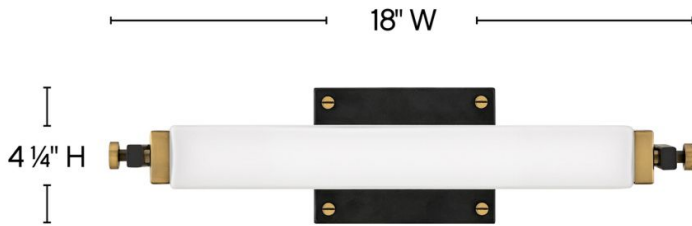

ROLLINS

51090BK-HB

SMALL LED SCONCE

Rollins is both industrial in form and transitional in style. Unique rectangular etched opal glass has softly rounded edges that is offset by contrasting details on the backplate and the knobs anchoring either end. This integrated LED design comes in two finish combinations, Black with Chrome, and Black with Heritage Brass, and can be hung both vertically and horizontally.

DETAILS	
FINISH:	Black with Heritage Brass accents
MATERIAL:	Steel
GLASS:	Etched Opal

DIMENSIONS	
WIDTH:	18"
HEIGHT:	4.3"
WEIGHT:	1.5
BACK PLATE:	5.75"W X 4.25"H
EXTENSION:	4
TOP TO OUTLET:	2.25

LIGHT SOURCE	
LIGHT SOURCE:	Integrated LED
LED NAME:	EL2G16W7WI
WATTAGE:	16w LED *Included
VOLTAGE:	120v
COLOR TEMP:	3000
LUMENS:	1400
CRI:	95
INCANDESCENT EQUIVALENCY:	1 x 100w
DIMMABLE:	Yes - CL Type Dimmer (SSL7A)

SHIPPING	
CARTON LENGTH:	20.8
CARTON WIDTH:	10.5
CARTON HEIGHT:	6
CARTON WEIGHT:	2

PRODUCT DETAILS:

- Mounting hardware is hidden on the backplate to ensure a clean silhouette
- Fixture can be mounted vertically
- Suitable for use in damp locations as defined by NEC and CEC. Meets United States UL Underwriters Laboratories & CSA Canadian Standards Association Product Safety Standards
- Fixture is ADA compliant and adheres to the standards and guidelines listed by the Americans with Disabilities Act
- Meets California Energy Commission 2013 & 2016 Title regulations/JA8
- LED components carry a 5-year limited warranty
- Merging the best of traditional and modern elements, with a sophisticated and streamlined look
- Striking black finish enhances design

HINKLEY

HINKLEY
33000 Pin Oak Parkway
Avon Lake, OH 44012

PHONE: (440) 653-5500
Toll Free: 1 (800) 446-5539

hinkley.com