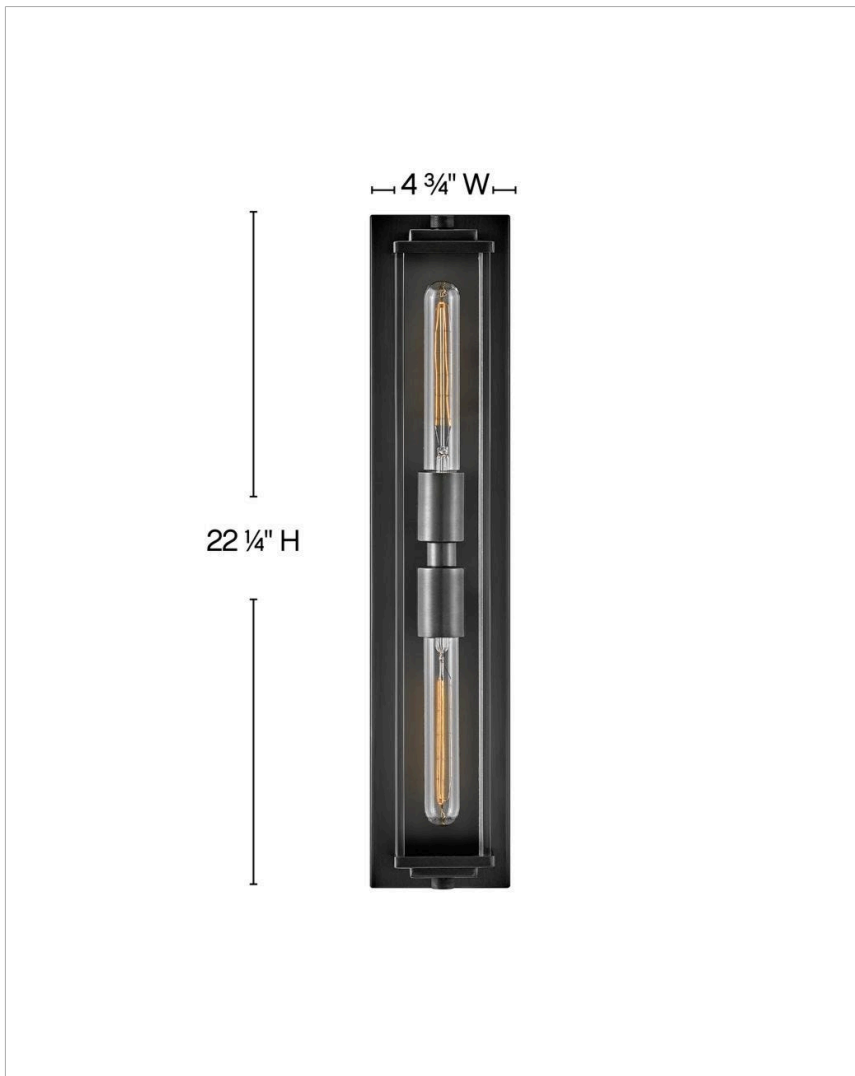

HENRI

50902BX

TWO LIGHT VANITY

Minimalist yet dynamic, Henri's architectural appeal is a fresh, modern take on a traditional silhouette. Mounted vertically or horizontally, Henri's precision-cut acrylic, cast details and an array of sleek finish options add to the elevated aesthetic. Three luxe finishes, Black Oxide, Heritage Brass, and Polished Nickel, enhance the upscale appeal.

DETAILS	
FINISH:	Black Oxide
MATERIAL:	Steel
GLASS:	Clear Acrylic

DIMENSIONS	
WIDTH:	4.8"
HEIGHT:	22.3"
WEIGHT:	6
BACK PLATE:	4.75"W X 22.25"H
EXTENSION:	4
TOP TO OUTLET:	11.25

LIGHT SOURCE	
LIGHT SOURCE:	LED Lamp
WATTAGE:	2-5w Med. LED
VOLTAGE:	120v

SHIPPING	
CARTON LENGTH:	25.2
CARTON WIDTH:	12
CARTON HEIGHT:	7.1
CARTON WEIGHT:	7.5

- Mounting hardware is hidden on the backplate to ensure a clean silhouette
- Fixture can be mounted horizontally.
- Suitable for use in damp locations as defined by NEC and CEC. Meets United States UL Underwriters Laboratories & CSA Canadian Standards Association Product Safety Standards
- LED T9 or T10 style bulbs must be used with this fixture (not included)
- Fixture is ADA compliant and adheres to the standards and guidelines listed by the Americans with Disabilities Act
- Classic, elegant lines and timeless details enhance a traditional space
- Striking black finish enhances design
- Please refer to Hinkley's Warranty for complete product warranty details; some warranty limitations may apply.