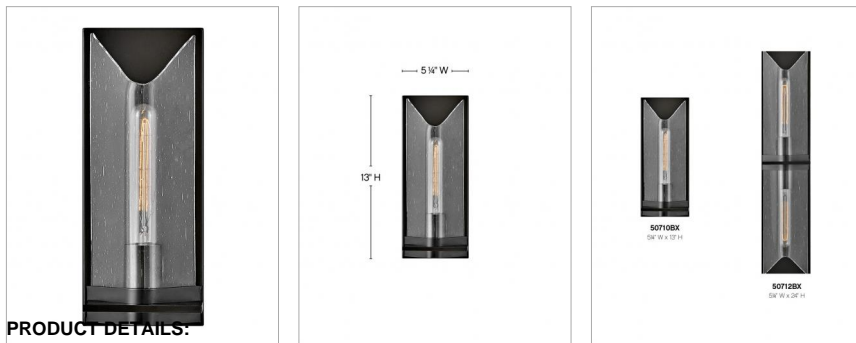

ASTORIA

50710BX

SINGLE LIGHT VANITY

Astoria is a sophisticated showstopper! Astoria's bias cut clear seedy glass beautifully blends with luxe finishes for a dazzling effect. Its unique silhouette makes a sleek, stylish statement in Black Oxide or Heritage Brass.

DETAILS	
FINISH:	Black Oxide
MATERIAL:	Steel
GLASS:	Clear Seedy

DIMENSIONS	
WIDTH:	5.3"
HEIGHT:	13"
WEIGHT:	3.3
BACK PLATE:	5.25"W X 13"H
EXTENSION:	4
TOP TO OUTLET:	6.5

LIGHT SOURCE	
LIGHT SOURCE:	Socket
WATTAGE:	1-60w Med.
VOLTAGE:	120v

SHIPPING	
CARTON LENGTH:	16.9
CARTON WIDTH:	14.2
CARTON HEIGHT:	7.1
CARTON WEIGHT:	5

PRODUCT DETAILS:

- Mounting hardware is hidden on the backplate to ensure a clean silhouette
- This fixture must be installed with shades/glass facing up toward the ceiling.
- Suitable for use in damp locations as defined by NEC and CEC. Meets United States UL Underwriters Laboratories & CSA Canadian Standards Association Product Safety Standards
- Fixture is ADA compliant and adheres to the standards and guidelines listed by the Americans with Disabilities Act
- T9 or T10 bulbs required (not included)
- Bold lines and a clean, minimalist style creates a modern look
- Striking black finish enhances design
- Please refer to Hinkley's Warranty for complete product warranty details; some warranty limitations may apply.