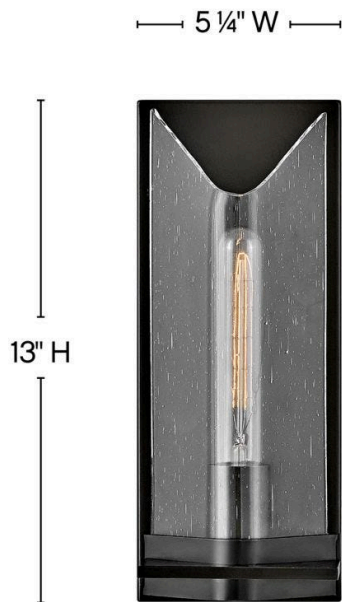

ASTORIA

50710BX

SINGLE LIGHT VANITY

Astoria is a sophisticated showstopper! Astoria's bias cut clear seedy glass beautifully blends with luxe finishes for a dazzling effect. Its unique silhouette makes a sleek, stylish statement in Black Oxide or Heritage Brass.

DETAILS	
FINISH:	Black Oxide
MATERIAL:	Steel
GLASS:	Clear Seedy

DIMENSIONS	
WIDTH:	5.3"
HEIGHT:	13"
WEIGHT:	3.3
BACK PLATE:	5.25"W X 13"H
EXTENSION:	4
TOP TO OUTLET:	6.5

LIGHT SOURCE	
LIGHT SOURCE:	Socket
WATTAGE:	1-60w Med.
VOLTAGE:	120v

SHIPPING	
CARTON LENGTH:	16.9
CARTON WIDTH:	14.2
CARTON HEIGHT:	7.1
CARTON WEIGHT:	5

PRODUCT DETAILS:

- Mounting hardware is hidden on the backplate to ensure a clean silhouette
- This fixture must be installed with shades/glass facing up toward the ceiling.
- Suitable for use in damp locations as defined by NEC and CEC. Meets United States UL Underwriters Laboratories & CSA Canadian Standards Association Product Safety Standards
- Fixture is ADA compliant and adheres to the standards and guidelines listed by the Americans with Disabilities Act
- T9 or T10 bulbs required (not included)
- Bold lines and a clean, minimalist style creates a modern look
- Striking black finish enhances design
- Please refer to Hinkley's Warranty for complete product warranty details; some warranty limitations may apply.