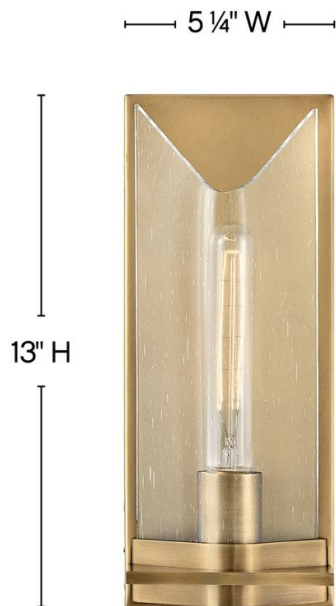

## 50710HB

### SINGLE LIGHT VANITY

Astoria is a sophisticated showstopper! Astoria's bias cut clear seedy glass beautifully blends with luxe finishes for a dazzling effect. Its unique silhouette makes a sleek, stylish statement in Black Oxide or Heritage Brass.

#### DETAILS

FINISH:	Heritage Brass
MATERIAL:	Steel
GLASS:	Clear Seedy

#### DIMENSIONS

WIDTH:	5.3"
HEIGHT:	13"
WEIGHT:	3.3lb
BACK PLATE:	5.25"W X 13"H
EXTENSION:	4"
TOP TO OUTLET:	6.5"