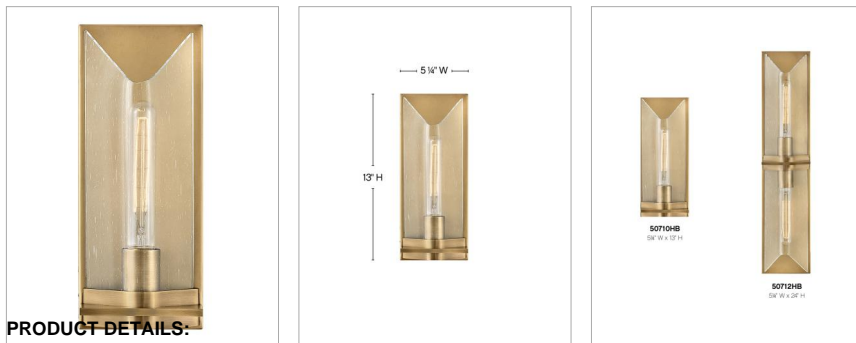

### SINGLE LIGHT VANITY

Astoria is a sophisticated showstopper! Astoria's bias cut clear seedy glass beautifully blends with luxe finishes for a dazzling effect. Its unique silhouette makes a sleek, stylish statement in Black Oxide or Heritage Brass.

#### DETAILS

FINISH:	Heritage Brass
MATERIAL:	Steel
GLASS:	Clear Seedy

#### DIMENSIONS

WIDTH:	5.3"
HEIGHT:	13"
WEIGHT:	3.3lb
BACK PLATE:	5.25"W X 13"H
EXTENSION:	4"
TOP TO OUTLET:	6.5"

#### PRODUCT DETAILS:

- Mounting hardware is hidden on the backplate to ensure a clean silhouette
- This fixture must be installed with shades/glass facing up toward the ceiling.
- Suitable for use in damp locations as defined by NEC and CEC. Meets United States UL Underwriters Laboratories & CSA Canadian Standards Association Product Safety Standards
- Fixture is ADA compliant and adheres to the standards and guidelines listed by the Americans with Disabilities Act
- T9 or T10 bulbs required (not included)
- Bold lines and a clean, minimalist style creates a modern look
- Classic gleaming light brass finish