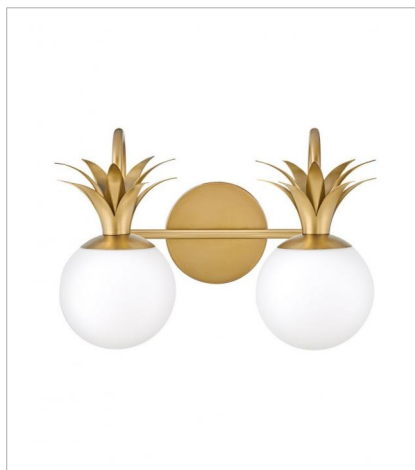

PALMA

Palma charmingly blends European elegance with timeless touches of the classic pineapple motif. Sophisticated and modern, Palma is infused with a dash of old-world glamour. This enduring design creates a balanced sensation of both refinement and ease as part of its overall appeal.

FINISH: Heritage Brass
GLASS: Etched Opal, Clear

54150HB
SINGLE LIGHT VANITY
5.5" W, 10.5" H
LED Lamp
1-4.50w G9 LED

54152HB
TWO LIGHT VANITY
14.8" W, 10.5" H
LED Lamp
2-4.50w G9 LED

54153HB
THREE LIGHT VANITY
24" W, 10.5" H
LED Lamp
3-4.50w G9 LED