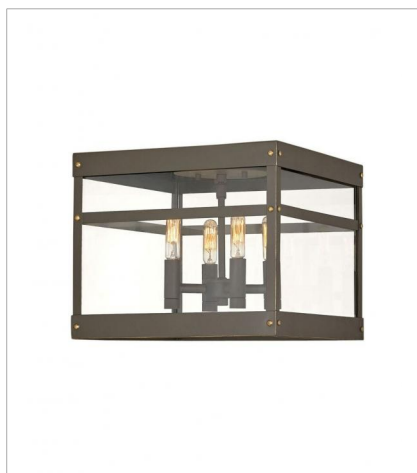

2803OZ
MEDIUM FLUSH MOUNT
12" W, 12" H
Socket
4-60w Cand. *Included