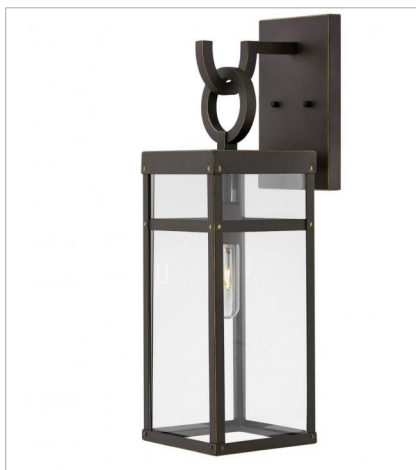

PORTER

A fusion of chic styles makes Porter a design standout. Merging Modern Farmhouse, Industrial, and Arts and Crafts elements, the fine rivet details and a sturdy hanger loop create a stunning and distinctive statement.

FINISH: Oil Rubbed Bronze
GLASS: Clear

2800OZ
SMALL WALL MOUNT LANTERN
6" W, 18.5" H
Socket
1-100w Med. *Included

2804OZ
MEDIUM WALL MOUNT LANTERN
6.5" W, 22" H
Socket
1-100w Med. *Included

2805OZ
LARGE WALL MOUNT LANTERN
7.5" W, 25" H
Socket
1-100w Med. *Included

2806OZ
EXTRA SMALL WALL MOUNT LANTERN
5.5" W, 13" H
Socket
1-100w Med. *Included

2807OZ
EXTRA LARGE WALL MOUNT LANTERN
9.5" W, 29" H
Socket
1-60w Med. *Included

2809OZ
DOUBLE EXTRA LARGE WALL MOUNT LANTERN
12" W, 35.3" H
Socket
4-60w Med. *Included

FINISH: Oil Rubbed Bronze
GLASS: Clear

2802OZ
MEDIUM HANGING LANTERN
7.5" W, 19" H
Socket
1-100w Med. *Included

2808OZ
LARGE SINGLE TIER
12" W, 31.3" H
Socket
4-100w Med. *Included

2801OZ
MEDIUM POST OR PIER MOUNT L...
6.5" W, 22.8" H
Socket
1-100w Med. *Included