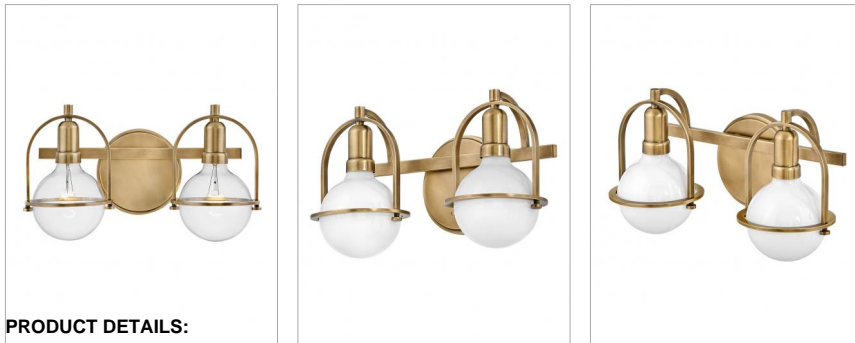

SOMERSET

53772HB

TWO LIGHT VANITY

Chic and elegant, the Somerset collection exudes a quiet and precise sophistication. Subtly fusing modernity with vintage appeal, a streamlined metal yoke and ring showcases either a white or clear vintage (consumer's choice) G-bulb, while understated turned metal knobs add an authentic edge. Offered in Heritage or Black finish.

DETAILS	
FINISH:	Heritage Brass
MATERIAL:	Steel

DIMENSIONS	
WIDTH:	16"
HEIGHT:	9"
WEIGHT:	2.9 lbs.
BACK PLATE:	6" Dia.
EXTENSION:	7.5"
TOP TO OUTLET:	4.75"

LIGHT SOURCE	
LIGHT SOURCE:	Socket
WATTAGE:	2-100w Med.
VOLTAGE:	120v

SHIPPING	
CARTON LENGTH:	18.3"
CARTON WIDTH:	7.5"
CARTON HEIGHT:	10.2"
CARTON WEIGHT:	4 lbs.

PRODUCT DETAILS:

- Mounting hardware is hidden on the backplate to ensure a clean silhouette.
- Suitable for use in damp (interior moist and outdoor no direct rain or sprinkler) locations as defined by NEC and CEC. Meets United States UL Underwriters Laboratories & CSA Canadian Standards Association Product Safety Standards
- Ideal for G40 lamps (not included).
- Distinctive mid-century modern elements merge with sleek and timeless forms for a vintage vibe with modern flair
- Merging the best of traditional and modern elements, with a sophisticated and streamlined silhouette perfect for any space
- Classic gleaming light brass finish
- Please refer to Hinkley's Warranty for complete product warranty details; some warranty limitations may apply.