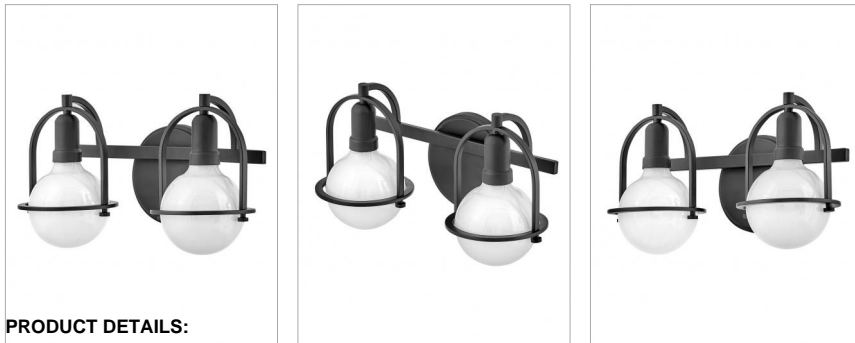

### TWO LIGHT VANITY

Chic and elegant, the Somerset collection exudes a quiet and precise sophistication. Subtly fusing modernity with vintage appeal, a streamlined metal yoke and ring showcases either a white or clear vintage (consumer's choice) G-bulb, while understated turned metal knobs add an authentic edge. Offered in Heritage or Black finish.

DETAILS	
FINISH:	Black
MATERIAL:	Steel

DIMENSIONS	
WIDTH:	16"
HEIGHT:	9"
WEIGHT:	2.9 lbs.
BACK PLATE:	6" Dia.
EXTENSION:	7.5"
TOP TO OUTLET:	4.75"

LIGHT SOURCE	
LIGHT SOURCE:	Socket
WATTAGE:	2-100w Med.
VOLTAGE:	120v

#### PRODUCT DETAILS:

- Mounting hardware is hidden on the backplate to ensure a clean silhouette.
- Suitable for use in damp (interior moist and outdoor no direct rain or sprinkler) locations as defined by NEC and CEC. Meets United States UL Underwriters Laboratories & CSA Canadian Standards Association Product Safety Standards
- Ideal for G40 lamps (not included).
- Distinctive mid-century modern elements merge with sleek and timeless forms for a vintage vibe with modern flair
- Merging the best of traditional and modern elements, with a sophisticated and streamlined silhouette perfect for any space
- Striking black finish enhances design
- Please refer to Hinkley's Warranty for complete product warranty details; some warranty limitations may apply.