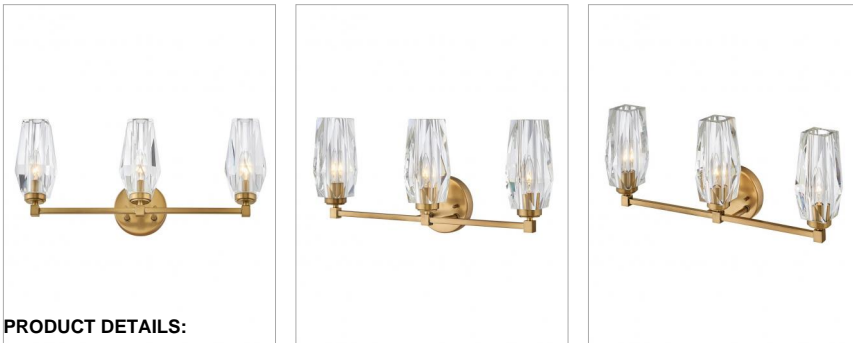

ANA

52483HB

THREE LIGHT VANITY

Ana embodies modern elegance. Faceted heavy cut crystal shades gleam against a Heritage Brass finish. Like a piece of statement-making jewelry, Ana is the signature finishing touch in any setting.

DETAILS	
FINISH:	Heritage Brass
MATERIAL:	Steel
GLASS:	Faceted Clear Crystal

DIMENSIONS	
WIDTH:	23.5"
HEIGHT:	10.3"
WEIGHT:	15.7 lbs.
BACK PLATE:	5" Dia.
EXTENSION:	5.5"
TOP TO OUTLET:	7.75"

LIGHT SOURCE	
LIGHT SOURCE:	Socket
WATTAGE:	3-60w Cand.
VOLTAGE:	120v

SHIPPING	
CARTON LENGTH:	29.8"
CARTON WIDTH:	12.3"
CARTON HEIGHT:	7.5"
CARTON WEIGHT:	17.4 lbs.

PRODUCT DETAILS:

- This fixture must be installed with shades facing up toward the ceiling.
- Suitable for use in damp locations as defined by NEC and CEC. Meets United States UL Underwriters Laboratories & CSA Canadian Standards Association Product Safety Standards
- Bold lines and a clean, minimalist style creates a modern look
- Striking and glamorous silhouette with luxe details and a rich finish makes a dramatic statement
- Classic gleaming light brass finish
- Please refer to Hinkley's Warranty for complete product warranty details; some warranty limitations may apply.