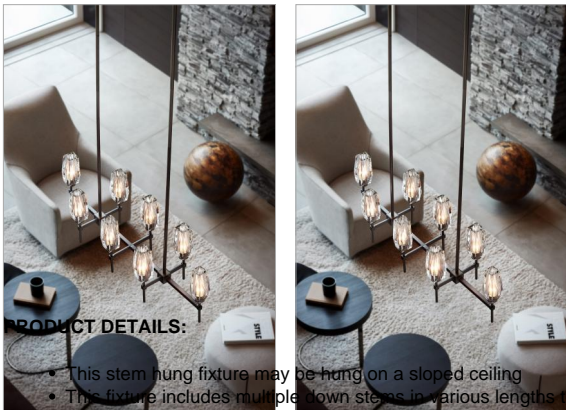

### EIGHT LIGHT LINEAR

Ana embodies modern elegance. Faceted heavy cut crystal shades gleam against a Black Oxide or Heritage Brass finish. Like a piece of statement-making jewelry, Ana is the signature finishing touch in any setting.

DETAILS	
FINISH:	Black Oxide
MATERIAL:	Steel
GLASS:	Faceted Clear Crystal
SLOPE DEGREE:	90

DIMENSIONS	
WIDTH:	46"
HEIGHT:	14"
DEPTH:	13.8
WEIGHT:	49.2
TOP TO OUTLET:	0

LIGHT SOURCE	
LIGHT SOURCE:	Socket
WATTAGE:	8-60w Cand.
VOLTAGE:	120v

#### PRODUCT DETAILS:

- This stem hung fixture may be hung on a sloped ceiling
- This fixture includes multiple down stems in various lengths to customize the installation height, including two 6" stems and four 12" stems.
- Suitable for use in dry (indoor) locations as defined by NEC and CEC. Meets United States UL Underwriters Laboratories & CSA Canadian Standards Association Product Safety Standards
- Striking and glamorous silhouette with luxe details and a rich finish makes a dramatic statement
- Striking black finish enhances design
- Please refer to Hinkley's Warranty for complete product warranty details; some warranty limitations may apply.