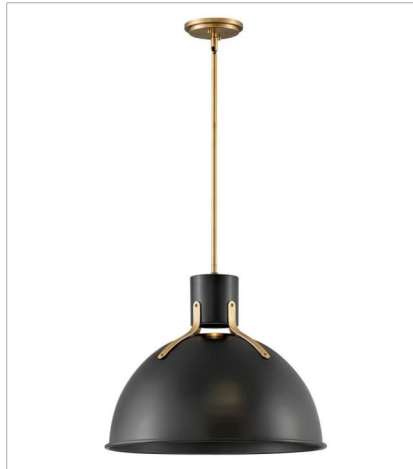

# ARGO

Argo is brilliantly basic in design but has all the right details to make it shine. The smooth lines of its dome have a vintage, industrial feel but modern updates, make Argo contemporary. Heavy straps and decorative screws secure the dome to the cap in this clean and stylish profile.

**FINISH:** Satin Black with Lacquered Brass accents

**3480SK**  
SMALL SINGLE LIGHT SCONCE  
7" W, 10.3" H  
Socket  
1-100w Med.

**3483SK**  
MEDIUM PENDANT  
20" W, 17" H  
LED Lamp  
1-6.50w GU10 LED \*Included

**3487SK**  
SMALL PENDANT  
14" W, 12.3" H  
LED Lamp  
1-6.50w GU10 LED \*Included

**3481SK**  
SMALL FLUSH MOUNT  
13" W, 10" H  
Socket  
1-100w Med.