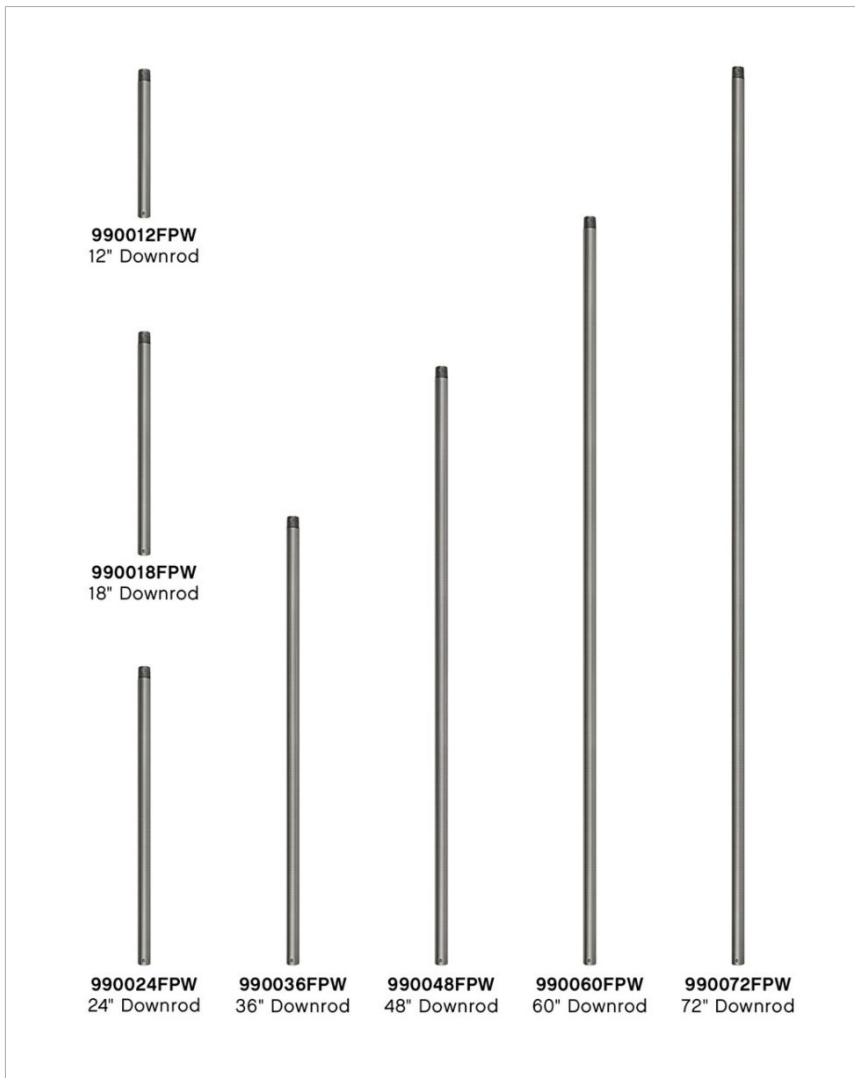

72" DOWNROD

990072FPW

72" DOWNROD

DETAILS	
FINISH:	Pewter
MATERIAL:	Steel

DIMENSIONS	
WIDTH:	1"
HEIGHT:	72"

SHIPPING	
CARTON LENGTH:	72.8"
CARTON WIDTH:	1.2"
CARTON HEIGHT:	1.3"
CARTON WEIGHT:	5.3 lbs.

PRODUCT DETAILS:

- Suitable for use in dry (indoor) locations as defined by NEC and CEC. Meets United States UL Underwriters Laboratories
- Classic matte brushed nickel finish

HINKLEY

HINKLEY
33000 Pin Oak Parkway
Avon Lake, OH 44012