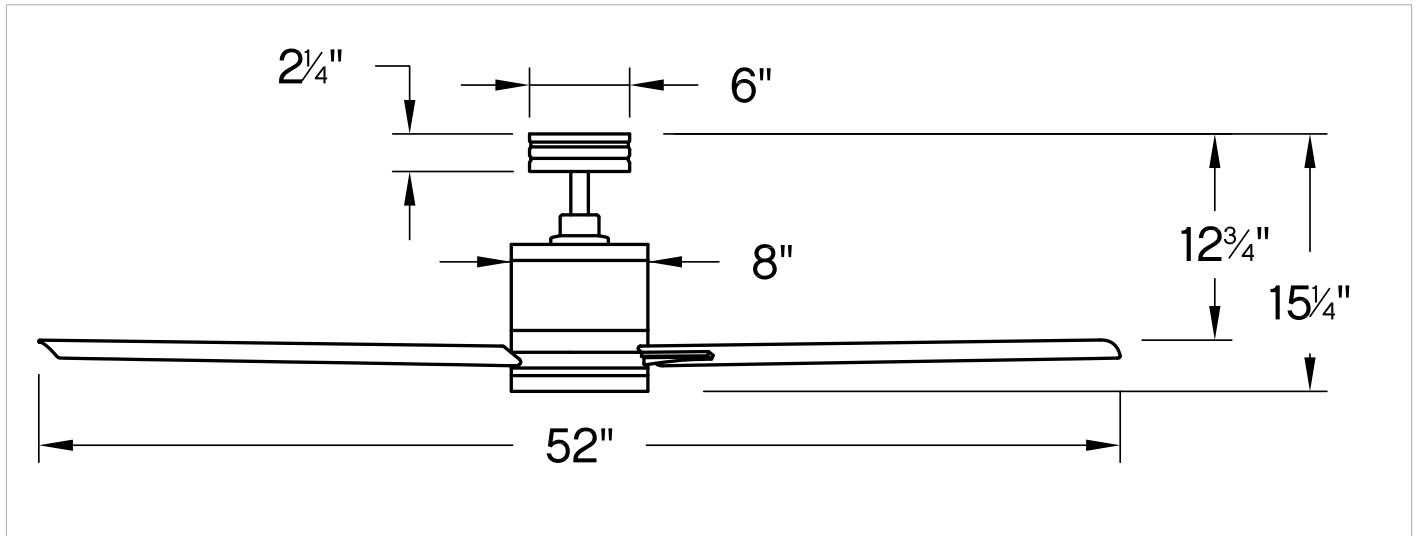

VAIL 52" LED FAN

902152FBN-LWD

PERFORMANCE SPECIFICATIONS	STANDARD	
	HIGH SPEED	AVERAGE SPEED
Airflow	6973	4582
EnergyUse	28.3	17
EnergyCost	8	5
Efficiency	247	263
AMPS	0.4	0.23
RPMS	160	103

AVERAGE PERFORMANCE AND ENERGY INFORMATION

ENERGYGUIDE

Estimated
Yearly Energy Cost

$5

Cost Range of Similar Models (19" – 84")

$3 | | | $34

- Based on 12 cents per kWh and 6.4 hours use per day
- Your cost depends on rates and use
- Energy Use: 17 Watts

Airflow

4,582

Cubic Feet Per Minute

- The higher the airflow, the more air the fan will move
- Airflow Efficiency: 263 Cubic Feet Per Minute Per Watt

All estimates based on typical use, excluding lights ftc.gov/energy

Airflow Shown is a Weighted Average of High and Low Cubic Feet per Minute Based on Downrod

HINKLEY

HINKLEY
33000 Pin Oak Parkway
Avon Lake, OH 44012

PHONE: (440) 653-5500
Toll Free: 1 (800) 446-5539

hinkley.com