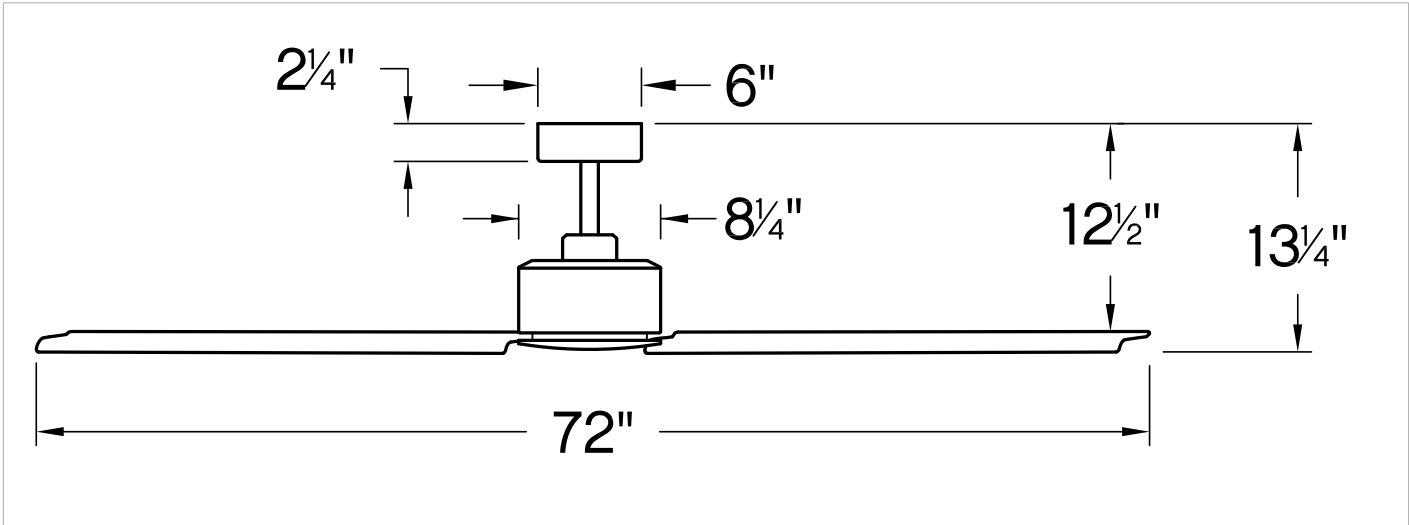

INDY 72" FAN

900972FMW-NWA

PERFORMANCE SPECIFICATIONS	STANDARD	
	HIGH SPEED	AVERAGE SPEED
Airflow	6425	4465
EnergyUse	62.6	39
EnergyCost	18	11
Efficiency	103	115
AMPS	0.52	0.37
RPMS	83	72

AVERAGE PERFORMANCE AND ENERGY INFORMATION

ENERGYGUIDE

Estimated Yearly Energy Cost

$11

Cost Range of Similar Models (19" – 84")

$3 | | | $34

- Based on 12 cents per kWh and 6.4 hours use per day
- Your cost depends on rates and use
- Energy Use: 39 Watts

Airflow

4,465

Cubic Feet Per Minute

- The higher the airflow, the more air the fan will move
- Airflow Efficiency: 115 Cubic Feet Per Minute Per Watt

All estimates based on typical use, excluding lights ftc.gov/energy

Airflow Shown Is a Weighted Average of High and Low Cubic Feet per Minute Based on Downrod

HINKLEY

HINKLEY
33000 Pin Oak Parkway
Avon Lake, OH 44012

PHONE: (440) 653-5500
Toll Free: 1 (800) 446-5539

hinkley.com